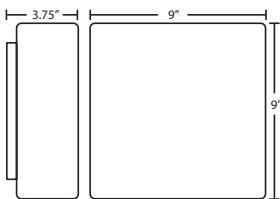

Geo 9: #8884