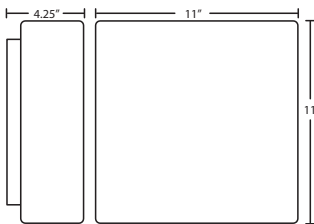

LABELS

UL or ETL Listed. Suitable for Wet Locations (interior or exterior use).

GEO SHOWN IN OPAL MATTE

Geo 9: #8884

Geo 11: #8883

FIXTURE	LAMP OPTIONS
888407 9"H Opal Matte	(blank) 1x 60W A19 Incan LED 1x 8W LED 120V, dimmable