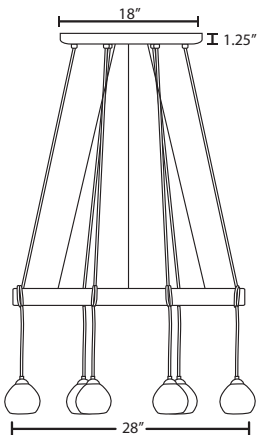

ORDERING:

FIXTURE	TYPE	LAMP OPTIONS	METAL FINISH	OPTIONS
CIRQUE Cirque	12V 12V	(blank) 50W MR16 LED 9W LED MR16	BK Black BR Bronze SN Satin Nickel	L 15' cord 277 277V DIM010 0-10V Dimming

Ex. CIRQUE-12V-BK
Cirque Suspension, 12V Type,
Black Finish

ADDITIONAL OPTIONS:

277V:

For 277V option, add an "277" to the end of the item number, i.e. 1XT-174352-SN-277.

0-10V Dimming:

For 0-10V Dimming option, add an "DIM010" to the end of the item number, i.e. 1XT-174352-SN-DIM010.

CORD LENGTH OPTIONS:

15Ft. CORD LENGTH:

For longer 15' cord, add an "L" to the end of the item number, i.e. 1XT-174352-SNL.

Project Information:

All dimensions provided are nominal.
Allowance must be made for dimensional tolerance in handcrafted glasses.