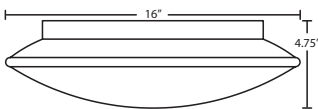

Silk 16:

DECOR	LAMP OPTIONS
SILK16BKC 16" Opal/Black	(blank) 3x 60W A19 Incan
SILK16GDC 16" Opal/Gold	LED 28W LED, 2160 lumens

Ex. SILK16BKC
Silk 16 Ceiling w/ Opal/Black Glass

Project Information: