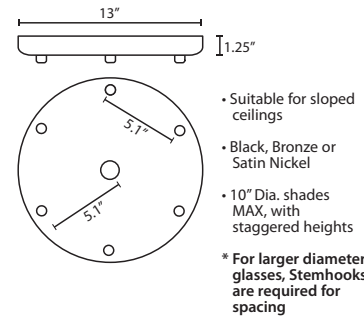

T36X 6 LIGHT ROUND CANOPY