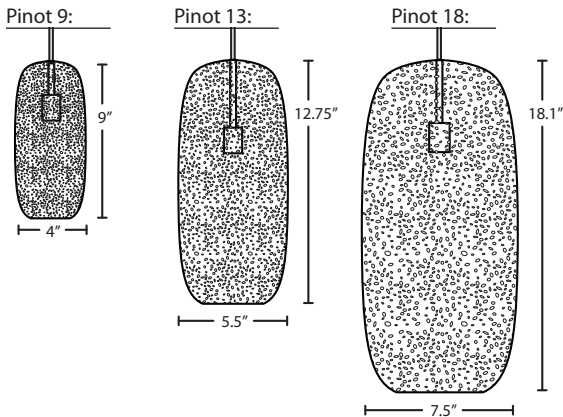

DIFFUSER

Shade shall be handcrafted glass of various decors.

Pinot 9: 4" Dia. x 9" H

Pinot 13: 5.5" Dia. x 12.75" H

Pinot 18: 7.5" Dia. x 18.1" H

SUSPENSION

Cord-hung: 10' SVT-type cord, complete with 5" decorative sleeve at the socketholder. Jacket coordinates with metal finish. Plated stamped steel construction. Black, Bronze or Satin Nickel. See next page for multilight options.

PINOT9SM (SMOKE BUBBLE) & PINOT13CL (CLEAR BUBBLE)

PINOT18BL
BLUE BUBBLE

Project Information:

For ordering information, see next page

All dimensions provided are nominal.
Allowance must be made for dimensional tolerance in handcrafted glasses.