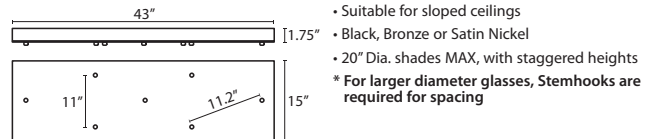

T37V 7 LIGHT BAR CANOPY

PENDANT OPTIONS:

1JT / 1JC / J CORD-HUNG PENDANT

- Flat (1JT) or Dome (1JC) Canopy styles. Dome style allows adjustment without cutting cord.
- "J" option is pendant less canopy for multipoint canopy (options to the right)
- Suitable for sloped ceilings
- Cord: 10' SVT, 5" sleeve at socketholder
- Also available in 15'
- Black, Bronze or Satin Nickel
- Cord Sleeves are available in 18" lengths

ACCESSORIES:

LONGER CORD LENGTHS:

Longer cord length of 15' available. Add an "L" to the end of the item number, i.e. 1JC-169707-SN-L.

LOW WATTAGE LABELING:

Incandescent fixture supplied with 16 watt relamp label.

Add an "LW" to the end of the item number, i.e. 1JC-169707-SN-LW.

CORD SLEEVES:

If concealing the cord is desired on a Cord-hung Pendant, order our 0.25" dia. metal sleeves. Each sleeve is 18" long and may be field cut.

- **T118-BK** Black
- **T118-BR** Bronze
- **T118-SN** Satin Nickel

STEMHOOKS:

Suspension hooks allow cord drops to be placed wherever desired. Suitable for sloped ceilings or for greater multilight spacing

- **T103BK** Black
- **T103BR** Bronze
- **T103SN** Satin Nickel

HOW TO ORDER A MULTILIGHT FIXTURE

Order your canopy with the selected 120V multi light pendants (indicated by "B" or "J" prefix) for the complete fixture:

Example: 1x T33X-SN (3 Light Round Canopy)

1x J-PINOT9CL-SN (Pinot 9 Pendant in Clear Bubble)

1x J-PINOT9BL-SN (Pinot 9 Pendant in Blue Bubble)

1x J-PINOT9SM-SN (Pinot 9 Pendant in Smoke Bubble)