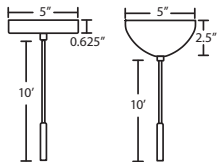

- Flat (1JT) or Dome (1JC) Canopy styles. Dome style allows adjustment without cutting cord.
- "J" option is pendant less canopy for multipoint canopy (options to the right)
- Suitable for sloped ceilings
- Cord: 10' SVT, 5" sleeve at socketholder
- Also available in 15'
- Black, Bronze or Satin Nickel
- Cord Sleeves are available in 18" lengths