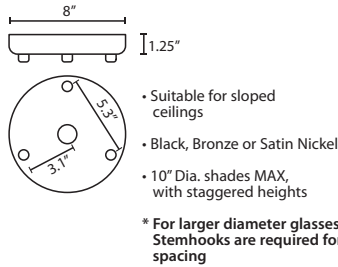

ORDERING:

CONNECTION	SHADE OPTIONS	LAMP OPTIONS	METAL FINISH	OPTIONS
Pendant Fixtures	PINOT9BL 9" Blue Bubble	(blank) 60W T10	BK Black	L 15' cord
1JC Dome Canopy	PINOT9CL 9" Clear Bubble	EDIL 4W LED	BR Bronze	LW Low
1JT Flat Canopy	PINOT9SM 9" Smoke Bubble	Filament	SN Satin Nickel	wattage labeling
Multi light Cord Fixture	PINOT13BL 13" Blue Bubble			
J For Multi light Canopy	PINOT13CL 13" Clear Bubble			
	PINOT13SM 13" Smoke Bubble			
	PINOT18BL 18" Blue Bubble			
	PINOT18CL 18" Clear Bubble			
	PINOT18SM 18" Smoke Bubble			

Ex. 1JT-PINOT9BL-EDIL-SN
Pinot 9 LED Pendant, Blue Bubble Shade, Satin Nickel Finish, Flat Canopy

MULTIPOINT CANOPY OPTIONS FOR CORD PENDANTS

T33X 3 LIGHT ROUND CANOPY