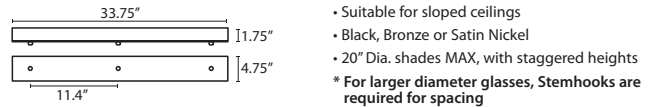

T33V 3 LIGHT BAR CANOPY