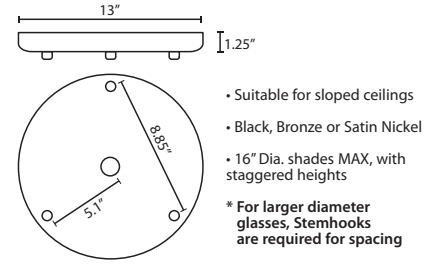

T33XL 3 LIGHT LARGE ROUND CANOPY