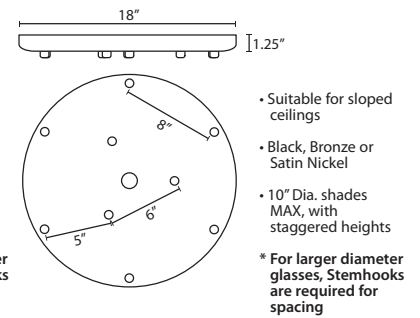

T39X 9 LIGHT ROUND CANOPY