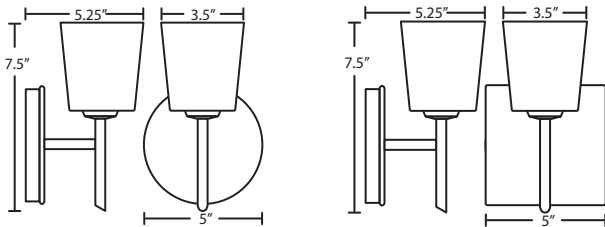

NICO 4

MINI SCONCES WALL

location:
DAMP

SPECIFICATIONS:

DESCRIPTION

Wall-mounted sconce featuring one handcrafted glass.

LAMPING

Standard: 40W Low-pressure G9 Halogen 120V lamp, included.

DIFFUSER

Shade shall be handcrafted glass of various decors.

Diameter of 3.5" and height of 3.75"

CONSTRUCTION

Fixture utilizes metal arm assembly with stamped steel canopy and faceplate (5" Circle or Square), with plated finish.

METAL FINISH

Fixture shall be finished in Bronze, Chrome or Satin Nickel.

MOUNTING

Installs directly to a 4" octagonal outlet box. Wall-mount only.

Designed for uplighting, but may also be oriented downward.

LABELS

UL or ETL Listed. Suitable for Damp Locations (interior use only).

NICO 4 SHOWN IN CLEAR STONE (512500) WITH SQUARE CANOPY & STONE SILVER FOIL (5125SF) IN CHROME FINISH

ORDERING:

FIXTURE	GLASS OPTIONS	METAL FINISH	METAL FINISH	OPTIONS
1SW Sconce	512500 Clear Stone	(blank) 40W G9 Hal	BR Bronze	SQ Square Canopy
	5125CF Stone Copper Foil	LED 5W LED 120V, dimmable	CR Chrome	
	5125GF Stone Gold Foil		SN Satin Nickel	
	5125GL Glitter Stone			
	5125SF Stone Silver Foil			