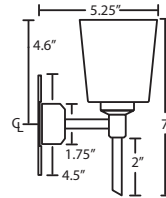

METAL FINISH

Fixture shall be finished in Bronze, Chrome or Satin Nickel.

MOUNTING

Installs directly to a 4" octagonal outlet box, with 1.75" left or right offset. Canopy allows direct wiring without outlet box, where armored cable or non-metallic sheathed cable is employed, and the decorative outlet box cover is not required. Orient upward or downward, wall-mount only.

5125SF
SILVER FOIL

For ordering information, see next page

All dimensions provided are nominal.
Allowance must be made for dimensional tolerance in handcrafted glasses.

REV 8/21

ORDERING:

FIXTURE	-	GLASS OPTIONS	-	METAL FINISH	-	METAL FINISH	-	OPTIONS
2SW	2 Light Vanity	512500	Clear Stone	(blank)	40W G9 Hal	BR	Bronze	SQ Square Canopy
3SW	3 Light Vanity	5125CF	Stone Copper Foil	LED	5W LED 120V, dimmable	CR	Chrome	
4SW	4 Light Vanity	5125GF	Stone Gold Foil			SN	Satin Nickel	
		5125GL	Glitter Stone					
		5125SF	Stone Silver Foil					

Ex. 3SW-51250S-SN

Nico 4 3-Light Vanity w/ Opal Stone Glass, Satin Nickel Finish

2SW: 14.625" L

3SW: 22.5" L

4SW: 30.375" L

Canopy allows direct wiring without outlet box, where armored cable or non-metallic sheathed cable is employed, and the decorative outlet box cover is not required. Orient upward or downward, wall-mount only.