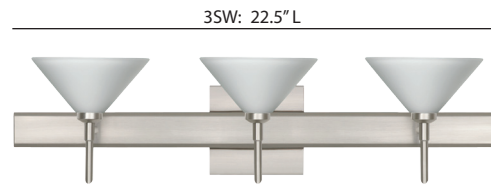

LED: 5W Replaceable source, 120V, dimmable, 90+ CRI, 3000° K CCT, 450 lumens, 25,000 hours, lamp included.

DIFFUSER

Shade shall be handcrafted glass of various decors.
5.5" Dia. x 2.5" H, spaced 7.875" apart on center.

METAL FINISH

Fixture shall be finished in Bronze, Chrome or Satin Nickel.

MOUNTING

Installs directly to a 4" octagonal outlet box, with 1.75" left or right offset. Canopy allows direct wiring without outlet box, where armored cable or non-metallic sheathed cable is employed, and the decorative outlet box cover is not required. Orient upward or downward, wall-mount only.

282484
BLUE STARPOINT

For ordering information, see next page

All dimensions provided are nominal.
Allowance must be made for dimensional tolerance in handcrafted glasses.

REV 12/18

ORDERING:

FIXTURE	-	GLASS OPTIONS	-	METAL FINISH	-	METAL FINISH	-	OPTIONS
2SW	2 Light Vanity	117607	White	(blank)	40W G9 Hal	BR	Bronze	SQ Square Canopy
3SW	3 Light Vanity	117652	Marble	LED	5W LED 120V, dimmable	CR	Chrome	
4SW	4 Light Vanity	117681	Sunset			SN	Satin Nickel	
		117691	Bi-color					
		282453	White Starpoint					
		282484	Blue Starpoint					
		282490	Mango Starpoint					

Ex. 3SW-117607-SN
Kona 3-Light Vanity w/ White Glass,
Satin Nickel Finish

Canopy allows direct wiring without outlet box, where armored cable or non-metallic sheathed cable is employed, and the decorative outlet box cover is not required. Orient upward or downward, wall-mount only.