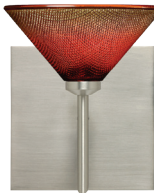

LED: 5W Replaceable source, 120V, dimmable, 90+ CRI, 3000° K CCT, 450 lumens, 25,000 hours, lamp included.

DIFFUSER

Shade shall be handcrafted glass of various decors.
5.5" Dia. x 2.5" H, spaced 7.875" apart on center.

METAL FINISH

Fixture shall be finished in Bronze, Chrome or Satin Nickel.

MOUNTING

Installs directly to a 4" octagonal outlet box, with 1.75" left or right offset. Canopy allows direct wiring without outlet box, where armored cable or non-metallic sheathed cable is employed, and the decorative outlet box cover is not required. Orient upward or downward, wall-mount only.

LABELS

UL or ETL Listed. Suitable for Damp Locations (interior use only).

KONA SHOWN IN WHITE STARPOINT (282453) WITH SQUARE CANOPY

117652
MARBLE

117691
BI-COLOR

117681
SUNSET

117607
WHITE

282890
MANGO STARPOINT

282484
BLUE STARPOINT

For ordering information, see next page

All dimensions provided are nominal.
Allowance must be made for dimensional tolerance in handcrafted glasses.

REV 12/18

ORDERING:

FIXTURE	-	GLASS OPTIONS	-	METAL FINISH	-	METAL FINISH	-	OPTIONS
2SW	2 Light Vanity	117607	White	(blank)	40W G9 Hal	BR	Bronze	SQ Square Canopy
3SW	3 Light Vanity	117652	Marble	LED	5W LED 120V, dimmable	CR	Chrome	
4SW	4 Light Vanity	117681	Sunset			SN	Satin Nickel	
		117691	Bi-color					
		282453	White Starpoint					
		282484	Blue Starpoint					
		282490	Mango Starpoint					