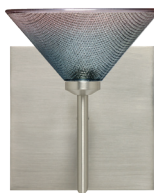

LED: 5W Replaceable source, 120V, dimmable, 90+ CRI, 3000° K CCT, 450 lumens, 25,000 hours, lamp included.

DIFFUSER

Shade shall be handcrafted glass of various decors.
5.5" Dia. x 2.5" H, spaced 7.875" apart on center.

METAL FINISH

Fixture shall be finished in Bronze, Chrome or Satin Nickel.

MOUNTING

Installs directly to a 4" octagonal outlet box, with 1.75" left or right offset. Canopy allows direct wiring without outlet box, where armored cable or non-metallic sheathed cable is employed, and the decorative outlet box cover is not required. Orient upward or downward, wall-mount only.

LABELS

UL or ETL Listed. Suitable for Damp Locations (interior use only).

KONA SHOWN IN WHITE STARPOINT (282453) WITH SQUARE CANOPY

117652
MARBLE

117691
BI-COLOR

117681
SUNSET

117607
WHITE

282890
MANGO STARPOINT

282484
BLUE STARPOINT

For ordering information, see next page

All dimensions provided are nominal.
Allowance must be made for dimensional tolerance in handcrafted glasses.

REV 12/18

ORDERING:

FIXTURE	-	GLASS OPTIONS	-	METAL FINISH	-	METAL FINISH	-	OPTIONS
2SW	2 Light Vanity	117607	White	(blank)	40W G9 Hal	BR	Bronze	SQ Square Canopy
3SW	3 Light Vanity	117652	Marble	LED	5W LED 120V, dimmable	CR	Chrome	
4SW	4 Light Vanity	117681	Sunset			SN	Satin Nickel	
		117691	Bi-color					
		282453	White Starpoint					
		282484	Blue Starpoint					
		282490	Mango Starpoint					