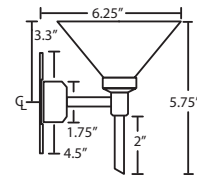

METAL FINISH

Fixture shall be finished in Bronze, Chrome or Satin Nickel.

MOUNTING

Installs directly to a 4" octagonal outlet box, with 1.75" left or right offset. Canopy allows direct wiring without outlet box, where armored cable or non-metallic sheathed cable is employed, and the decorative outlet box cover is not required. Orient upward or downward, wall-mount only.

282484
BLUE STARPOINT

For ordering information, see next page

All dimensions provided are nominal.
Allowance must be made for dimensional tolerance in handcrafted glasses.

REV 12/18

ORDERING:

FIXTURE	-	GLASS OPTIONS	-	METAL FINISH	-	METAL FINISH	-	OPTIONS
2SW	2 Light Vanity	117607	White	(blank)	40W G9 Hal	BR	Bronze	SQ Square Canopy
3SW	3 Light Vanity	117652	Marble	LED	5W LED 120V, dimmable	CR	Chrome	
4SW	4 Light Vanity	117681	Sunset			SN	Satin Nickel	
		117691	Bi-color					
		282453	White Starpoint					
		282484	Blue Starpoint					
		282490	Mango Starpoint					