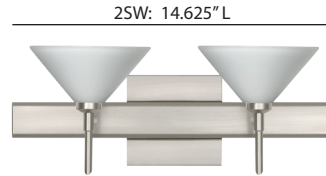

LED: 5W Replaceable source, 120V, dimmable, 90+ CRI, 3000° K CCT, 450 lumens, 25,000 hours, lamp included.

DIFFUSER

Shade shall be handcrafted glass of various decors.
5.5" Dia. x 2.5" H, spaced 7.875" apart on center.

METAL FINISH

Fixture shall be finished in Bronze, Chrome or Satin Nickel.

MOUNTING

Installs directly to a 4" octagonal outlet box, with 1.75" left or right offset. Canopy allows direct wiring without outlet box, where armored cable or non-metallic sheathed cable is employed, and the decorative outlet box cover is not required. Orient upward or downward, wall-mount only.

282484
BLUE STARPOINT

For ordering information, see next page

All dimensions provided are nominal.
Allowance must be made for dimensional tolerance in handcrafted glasses.

REV 12/18

ORDERING:

FIXTURE	-	GLASS OPTIONS	-	METAL FINISH	-	METAL FINISH	-	OPTIONS
2SW	2 Light Vanity	117607	White	(blank)	40W G9 Hal	BR	Bronze	SQ Square Canopy
3SW	3 Light Vanity	117652	Marble	LED	5W LED 120V, dimmable	CR	Chrome	
4SW	4 Light Vanity	117681	Sunset			SN	Satin Nickel	
		117691	Bi-color					
		282453	White Starpoint					
		282484	Blue Starpoint					
		282490	Mango Starpoint					

Ex. 3SW-117607-SN
Kona 3-Light Vanity w/ White Glass,
Satin Nickel Finish

Canopy allows direct wiring without outlet box, where armored cable or non-metallic sheathed cable is employed, and the decorative outlet box cover is not required. Orient upward or downward, wall-mount only.