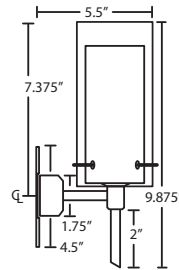

ORDERING:

FIXTURE	GLASS OPTIONS	METAL FINISH	METAL FINISH	OPTIONS
2SW 2 Light Vanity	A44007 Trans. Amethyst/Opal	(blank) 40W G9 Hal	BR Bronze	SQ Square Canopy
3SW 3 Light Vanity	C44007 Clear/Opal	LED 5W LED 120V, dimmable	CR Chrome	
4SW 4 Light Vanity	G44007 Trans. Armagnac/Opal		SN Satin Nickel	
	L44007 Trans. Olive/Opal			
	S44007 Trans. Smoke/Opal			

Ex. 3SW-G44007-SN

Pahu 4 3-Light Vanity w/ Trans. Armagnac/Opal Glass, Satin Nickel Finish