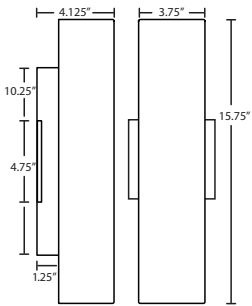

LED: 5W Replaceable Source, 120V, CL dimmable, 90+ CRI, 3000°K CCT, 550 lumens, 30,000 hours, lamp included.

DIFFUSER

Diffuser shall be handcrafted glass of Opal Matte decor.

Baaz 16: 3.75" W x 15.75" H x 4.125" D

Baaz 20: 3.75" W x 19.75" H x 4.25" D

CONSTRUCTION

Stamped aluminum fitter and canopy-cover. Glass is secured by stainless steel set screws.

METAL FINISHES

Aluminum powder-coated in Bronze, Black or Silver.

For ordering information, see next page

All dimensions provided are nominal.
Allowance must be made for dimensional tolerance in handcrafted glasses.

REV 12/18

ORDERING:

Baaz 16: #7702

FIXTURE	DECOR	LAMP OPTIONS	METAL FINISH
2NW 15.75\"H	770207 Opal Matte	(blank) 2x 40W B10 Incan LED 1x 5W LED 120V	BR Bronze BK Black SL Silver