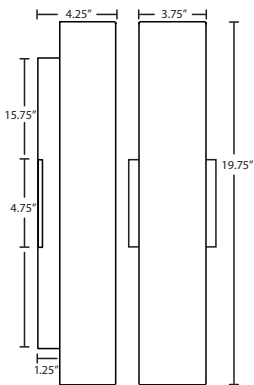

Baaz 20: #7860

FIXTURE	DECOR	LAMP OPTIONS	METAL FINISH
3NW 19.75\"H	786007 Opal Matte	(blank) 3x 40W B10 Incan LED 2x 5W LED 120V	BR Bronze BK Black SL Silver

Ex. 3NW-786007-SL

3 Lt. Baaz 18 Sconce w/ Opal Matte Glass,
Silver Finish

Project Information: