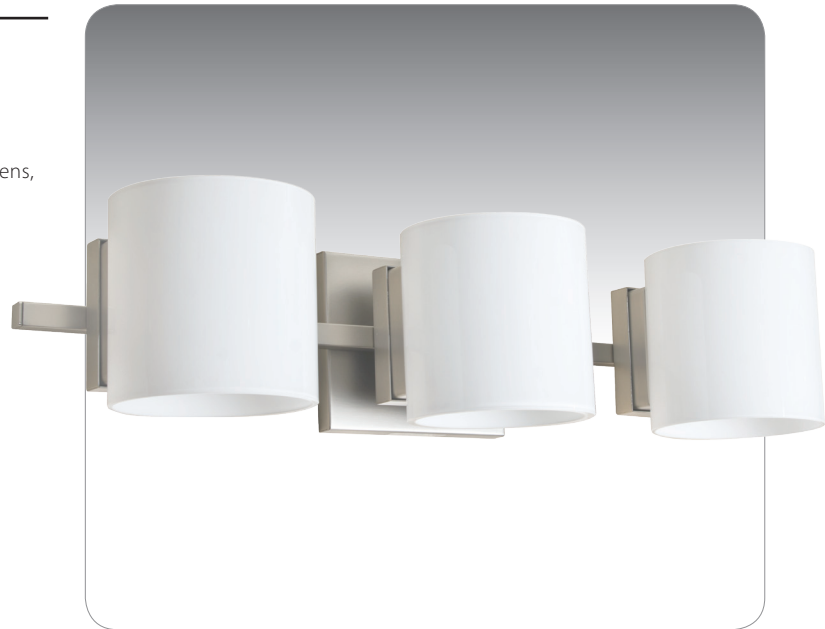

POGO

VANITIES WALL

location: DAMP

SPECIFICATIONS:

DESCRIPTION

2-4 Light ADA-compliant vanity luminaires featuring handcrafted glass.

LAMPING

Standard: 60W G9 Halogen 120V, suitable for dimming. Lamp included.

LED: 5W Replaceable source, 120V, dimmable, 90+ CRI, 3000° K CCT, 450 lumens, 25,000 hours, lamp included.

DIFFUSER

Glass diffusers available in various decors.

4.5" L x 4.5" H, spaced 7.875" on center.

CONSTRUCTION

Rectangular canopy (4.75" x 5.5" H) and lampholder are stamped steel, with plated finish.

METAL FINISH

Fixture shall be finished in Bronze, Chrome or Satin Nickel.

MOUNTING

Installs directly to a 4" octagonal outlet box, with up to 1" offset.

Orient horizontal or vertical, wall-mount only.

LABELS

UL or ETL Listed. Suitable for Damp Locations (interior use only).

POGO SHOWN IN OPAL GLOSSY (718006)

7180GF  
BLACK/INNER GOLD

7180SF  
WHITE/INNER SILVER