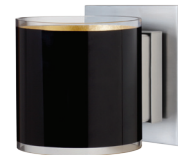

Rectangular canopy (4.75" x 5.5" H) and lampholder are stamped steel, with plated finish.

METAL FINISH

Fixture shall be finished in Bronze, Chrome or Satin Nickel.

MOUNTING

Installs directly to a 4" octagonal outlet box, with up to 1" offset.

Orient horizontal or vertical, wall-mount only.

LABELS

UL or ETL Listed. Suitable for Damp Locations (interior use only).

POGO SHOWN IN OPAL GLOSSY (718006)

7180GF  
BLACK/INNER GOLD

7180SF  
WHITE/INNER SILVER

2WS: 14.625" L x 5.5" H x 6.25" D

3WS: 22.5" L x 5.5" H x 6.25" D

4WS: 30.375" L x 5.5" H x 6.25" D

ORDERING:

FIXTURE	DECOR	LAMPING OPTIONS	METAL FINISH
1WS Sconce	718006 Opal Glossy	(blank) 60W G9 Hal	BR Bronze
2WS 2 Light	7180GF Black/Inner Gold	LED 5W LED 120V,	CR Chrome
3WS 3 Light	7180SF White/Inner Silver	dimmmable	SN Satin Nickel
4WS 4 Light			

Ex. 3WS-718006-SN  
Pogo Vanity w/ Opal Glossy Glass,  
Satin Nickel Finish

Project Information:

All dimensions provided are nominal. Allowance must be made for dimensional tolerance in handcrafted glasses.