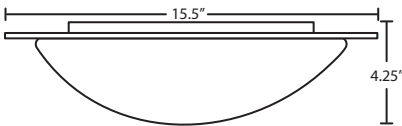

Ring 15: #9771

FIXTURE / DECOR	LAMP OPTIONS	OPTIONS
977100C 15.5" White/Clear Ring	(blank) 2x 60W A19 Incan	LW Low
977102C 15.5" White/Smoke Ring	LED 17W LED,	Wattage
977125C 15.5" White/Frost Ring	1200 lumens	labeling