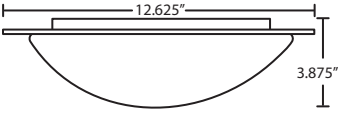

ORDERING:

Ring 13: #9772

FIXTURE / DECOR	LAMP OPTIONS	OPTIONS
977200C 12.625" White/Clear Ring	(blank) 1x 60W A19 Incan	LW Low
977202C 12.625" White/Smoke Ring	LED 10W LED,	Wattage
977225C 12.625" White/Frost Ring	750 lumens	labeling