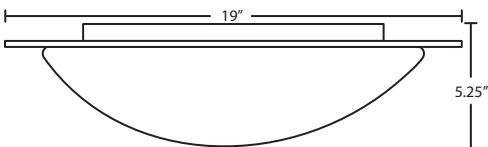

Ring 19: #9770

FIXTURE / DECOR	LAMP OPTIONS	OPTIONS
977000C 19" White/Clear Ring	(blank) 3x 60W A19 Incan	LW Low
977002C 19" White/Smoke Ring	LED 28W LED,	Wattage
977025C 19" White/Frost Ring	2160 lumens	labeling

Ex. 977100C

Ring 15 Ceiling w/ White/Clear Ring Glass

Project Information:

Empty box for project information.