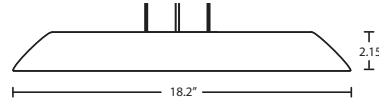

Sophi 18:

FIXTURE	DECOR	LAMP OPTIONS	FINISH
1KV 1 Lt. Flat	SOPHI18CM 18.2" Dia. Cobalt Matte	LED 24W LED 120V, 2500 lumens	BK Black BR Bronze SN Satin Nickel

Ex. 1KV-SOPHI18CM-LED-SN

Sophi 18 LED Suspension, Cobalt Matte Shade, Satin Nickel Finish

Project Information:

For ordering information, see next page

All dimensions provided are nominal. Allowance must be made for dimensional tolerance in handcrafted glasses.