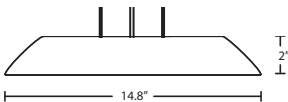

MOUNTING

Installs directly to a 4" octagonal ceiling box. Suitable for sloped ceilings.

LABELS

UL or ETL Listed. Suitable for Damp Locations (interior use only).

SOPHI SHOWN IN COBALT MATTE

Sophi 14:

FIXTURE	DECOR	LAMP OPTIONS	FINISH
1KV 1 Lt. Flat	SOPHI14CM 14.8" Dia. Cobalt Matte	LED 16W LED 120V, 1500 lumens	BK Black BR Bronze SN Satin Nickel