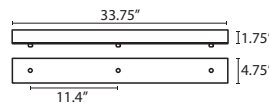

T33V 3 LIGHT BAR CANOPY

- Suitable for sloped ceilings
- Black, Bronze or Satin Nickel
- 20" Dia. shades MAX, with staggered heights
- For larger diameter glasses, Stemhooks are required for spacing