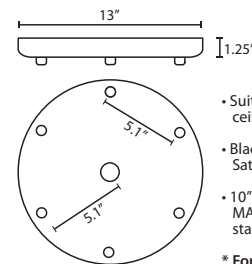

T36X 6 LIGHT ROUND CANOPY

- Suitable for sloped ceilings
- Black, Bronze or Satin Nickel
- 10" Dia. shades MAX, with staggered heights
- For larger diameter glasses, Stemhooks are required for spacing