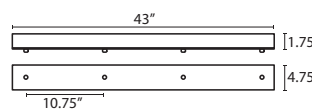

T34V 4 LIGHT BAR CANOPY

- Suitable for sloped ceilings
- Black, Bronze or Satin Nickel
- 20" Dia. shades MAX, with staggered heights
- For larger diameter glasses, Stemhooks are required for spacing