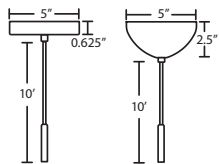

PENDANT OPTIONS:

1JT / 1JC / J CORD-HUNG PENDANT

- Flat (1JT) or Dome (1JC) Canopy styles. Dome style allows adjustment without cutting cord.
- "J" option is pendant less canopy for multipoint canopy (options to the right)
- Suitable for sloped ceilings
- Cord: 10' SVT, 5" sleeve at socketholder
- Also available in 15'
- Black, Bronze or Satin Nickel
- Cord Sleeves are available in 18" lengths