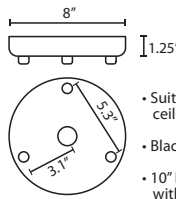

ORDERING:

CONNECTION	SHADE OPTIONS	LAMP OPTIONS	METAL FINISH	OPTIONS
Cord Fixture	151107 Opal Matte	(blank) 75W A19 Incan	BK Black	L 15' cord
1JC 1 Lt. Dome	151180 Amber Matte	LED* 9W LED 120V,	BR Bronze	LW Low
1JT 1 Lt. Flat	1511CM Cobalt Blue Matte	dimmmable	SN Satin	wattage
	1511RM Ruby Matte		Nickel	labeling
Stem Fixture	1511VM Vanilla Matte	*CCT options available (contact factory)		
1TT 1 Lt. Flat				

Multi light Cord Fixture
J For Multi light
Canopy

Ex. 1JT-1511RM-SN
Riva 9 Pendant w/ Ruby Matte Glass,
Satin Nickel Finish, Flat Canopy

MULTIPOINT CANOPY OPTIONS FOR CORD PENDANTS

T33X 3 LIGHT ROUND CANOPY

- Suitable for sloped ceilings
- Black, Bronze or Satin Nickel
- 10" Dia. shades MAX, with staggered heights
- For larger diameter glasses, Stemhooks are required for spacing