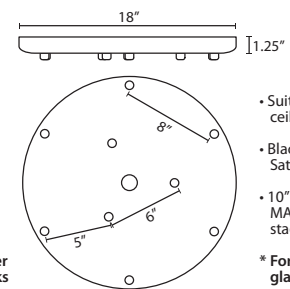

T39X 9 LIGHT ROUND CANOPY

- Suitable for sloped ceilings
- Black, Bronze or Satin Nickel
- 10" Dia. shades MAX, with staggered heights
- For larger diameter glasses, Stemhooks are required for spacing