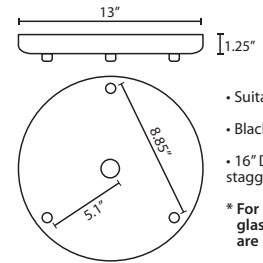

T33XL 3 LIGHT LARGE ROUND CANOPY

- Suitable for sloped ceilings
- Black, Bronze or Satin Nickel
- 16" Dia. shades MAX, with staggered heights
- For larger diameter glasses, Stemhooks are required for spacing