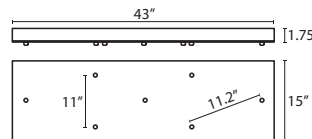

T37V 7 LIGHT BAR CANOPY

- Suitable for sloped ceilings
- Black, Bronze or Satin Nickel
- 20" Dia. shades MAX, with staggered heights
- For larger diameter glasses, Stemhooks are required for spacing

HOW TO ORDER A MULTILIGHT FIXTURE

Order your canopy with the selected 120V multi light pendants (indicated by "B" or "J" prefix) for the complete fixture:

Example: 1x T33X-SN (3 Light Round Canopy)

- 1x J-151107-SN (Riva 9 Pendant in Opal Matte)
- 1x J-151180-SN (Riva 9 Pendant in Amber Matte)
- 1x J-1511VM-SN (Riva 9 Pendant in Vanilla Matte)