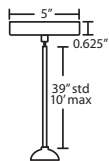

1TT STEM PENDANT

- Swivel at canopy, suitable for sloped ceilings
- Includes telescoping section plus 4 connectable stem sections, (1x 3", 1x 6", 1x 12", 1x 18"), 10' max
- Black, Bronze or Satin Nickel
- Additional Stem Sections can be ordered under Accessories

ACCESSORIES:

ADDITIONAL STEM SECTIONS:

Additional connecting stems are available to increase overall length of a Stem Pendant, up to 10' max. Telescoping adjustable section allows up to 3" movement.

T20A-SN, BK or BR	Adj. Section
T203-SN, BK or BR	3" Section
T206-SN, BK or BR	6" Section
T212-SN, BK or BR	12" Section
T218-SN, BK or BR	18" Section

LONGER CORD LENGTHS:

Longer cord length of 15' available. Add an "L" to the end of the item number, i.e. 1JC-169707-SN-L.

LOW WATTAGE LABELING:

Incandescent fixture supplied with 16 watt relamp label. Add an "LW" to the end of the item number, i.e. 1JC-169707-SN-LW.

CORD SLEEVES:

If concealing the cord is desired on a Cord-hung Pendant, order our 0.25" dia. metal sleeves. Each sleeve is 18" long and may be field cut.

T118-BK	Black
T118-BR	Bronze
T118-SN	Satin Nickel

STEMHOOKS:

Suspension hooks allow cord drops to be placed wherever desired. Suitable for sloped ceilings or for greater multilight spacing

T103BK	Black
T103BR	Bronze
T103SN	Satin Nickel