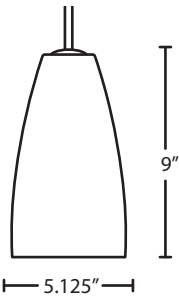

Project Information:

For ordering information, see next page

All dimensions provided are nominal. Allowance must be made for dimensional tolerance in handcrafted glasses.

REV 7/22