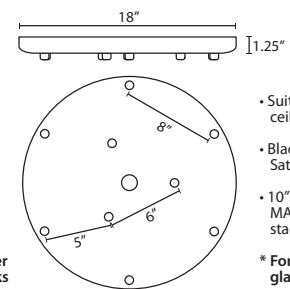

Stem-mount: Includes 4 connectable stem sections (3", 6", 12" and 18" lengths) plus telescoping piece for up to 3" adjustment, 10' max. 5" Dia. canopy (with swivel) and stem sections are plated steel. Black, Bronze or Satin Nickel.

T33X 3 LIGHT ROUND CANOPY

- Suitable for sloped ceilings
- Black, Bronze or Satin Nickel
- 10" Dia. shades MAX, with staggered heights

* For larger diameter glasses, Stemhooks are required for spacing

T33XL 3 LIGHT LARGE ROUND CANOPY

- Suitable for sloped ceilings
- Black, Bronze or Satin Nickel
- 16" Dia. shades MAX, with staggered heights

* For larger diameter glasses, Stemhooks are required for spacing

T36X 6 LIGHT ROUND CANOPY

- Suitable for sloped ceilings
- Black, Bronze or Satin Nickel
- 10" Dia. shades MAX, with staggered heights

* For larger diameter glasses, Stemhooks are required for spacing

T39X 9 LIGHT ROUND CANOPY

- Suitable for sloped ceilings
- Black, Bronze or Satin Nickel
- 10" Dia. shades MAX, with staggered heights

* For larger diameter glasses, Stemhooks are required for spacing