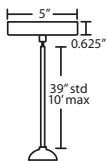

1TT STEM PENDANT

- Swivel at canopy, suitable for sloped ceilings
- Includes telescoping section plus 4 connectable stem sections, (1x 3", 1x 6", 1x 12", 1x 18"), 10' max
- Black, Bronze or Satin Nickel
- Additional Stem Sections can be ordered under Accessories

ACCESSORIES:

ADDITIONAL STEM SECTIONS:

Additional connecting stems are available to increase overall length of a Stem Pendant, up to 10' max. Telescoping adjustable section allows up to 3" movement.

T20A-SN, BK or BR	Adj. Section
T203-SN, BK or BR	3" Section
T206-SN, BK or BR	6" Section
T212-SN, BK or BR	12" Section
T218-SN, BK or BR	18" Section

LONGER CORD LENGTHS:

Longer cord length of 15' available. Add an "L" to the end of the item number, i.e. 1JC-169707-SN-L.

LOW WATTAGE LABELING:

Incandescent fixture supplied with 16 watt relamp label. Add an "LW" to the end of the item number, i.e. 1JC-169707-SN-LW.

CORD SLEEVES:

If concealing the cord is desired on a Cord-hung Pendant, order our 0.25" dia. metal sleeves. Each sleeve is 18" long and may be field cut.

T118-BK	Black
T118-BR	Bronze
T118-SN	Satin Nickel

STEMHOOKS:

Suspension hooks allow cord drops to be placed wherever desired. Suitable for sloped ceilings or for greater multilight spacing

T103BK	Black
T103BR	Bronze
T103SN	Satin Nickel