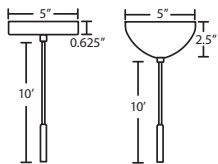

PENDANT OPTIONS:

1JT / 1JC / J CORD-HUNG PENDANT

- Flat (1JT) or Dome (1JC) Canopy styles. Dome style allows adjustment without cutting cord.
- "J" option is pendant less canopy for multipoint canopy (options to the right)
- Suitable for sloped ceilings
- Cord: 10' SVT, 5" sleeve at socketholder
- Also available in 15'
- Black, Bronze or Satin Nickel
- Cord Sleeves are available in 18" lengths