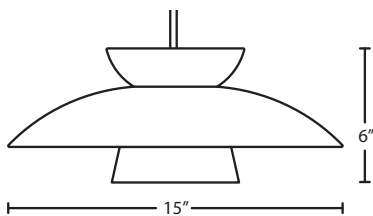

TRILO 15

120V PENDANTS

SPECIFICATIONS:

DESCRIPTION

Trilo 15 is comprised of three complementary glass segments, resulting in a playful glass display.

LAMPING

Standard: 75W A19 120V incandescent, lamp not included. Dimmable with standard incandescent dimmer (not included).

LED: 9W Replaceable source, 120V, CL dimmable, 90+ CRI, 3000°K CCT, 800 lumens, 30,000 hours. Lamp included. (Additional Color Temperatures available, including 3500°K and 4000°K)

DIFFUSER

Shade shall be handcrafted glass of various decors. 15" Dia. x 6" H

Opening sizes: 42mm top.

SUSPENSION

Cord-hung: 10' SVT-type cord, complete with 5" decorative sleeve at the socketholder. Jacket coordinates with metal finish. Plated stamped steel construction. Black, Bronze or Satin Nickel. See next page for multilight options.

Stem-mount: Includes 4 connectable stem sections (3", 6", 12" and 18" lengths) plus telescoping piece for up to 3" adjustment, 10' max. 5" Dia. canopy (with swivel) and stem sections are plated steel. Black, Bronze or Satin Nickel.

*Additional Stem Sections can be ordered under accessories.

MOUNTING

Installs directly to a 4" octagonal ceiling box. Suitable for sloped ceilings.

LABELS

UL or ETL Listed. Suitable for Damp Locations (interior use only).

Consult factory concerning lower wattage labeling for energy requirements.

Project Information:

For ordering information, see next page

All dimensions provided are nominal.
Allowance must be made for dimensional tolerance in handcrafted glasses.

REV 7/22