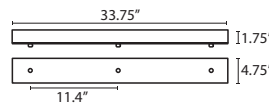

T33V 3 LIGHT BAR CANOPY

- Suitable for sloped ceilings
- Black, Bronze or Satin Nickel
- 20" Dia. shades MAX, with staggered heights

* For larger diameter glasses, Stemhooks are required for spacing