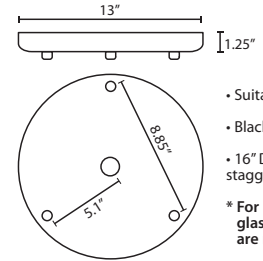

Stem-mount: Includes 4 connectable stem sections (3", 6", 12" and 18" lengths) plus telescoping piece for up to 3" adjustment, 10' max. 5" Dia. canopy (with swivel) and stem sections are plated steel. Black, Bronze or Satin Nickel.

T33X 3 LIGHT ROUND CANOPY

- Suitable for sloped ceilings
- Black, Bronze or Satin Nickel
- 10" Dia. shades MAX, with staggered heights

* For larger diameter glasses, Stemhooks are required for spacing

T33XL 3 LIGHT LARGE ROUND CANOPY