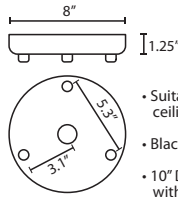

ORDERING:

CONNECTION	SHADE OPTIONS	LAMP OPTIONS	METAL FINISH	OPTIONS
Cord Fixture	451323 Blue Matte	(blank) 75W A19 Incan	BK Black	L 15' cord
1JC 1 Lt. Dome	451325 Frost	LED* 9W LED 120V, dimmable	BR Bronze	LW Low wattage labeling
1JT 1 Lt. Flat	451331 Red Matte		SN Satin Nickel	
Stem Fixture	451397 Champagne			
1TT 1 Lt. Flat				

*CCT options available (contact factory)

*Consult factory for multi light options

Ex. 1JC-451397-SN Trilo 15 Pendant w/ Champagne Glass, Satin Nickel Finish, Dome Canopy

MULTIPOINT CANOPY OPTIONS FOR CORD PENDANTS

T33X 3 LIGHT ROUND CANOPY

- Suitable for sloped ceilings
- Black, Bronze or Satin Nickel
- 10" Dia. shades MAX, with staggered heights

* For larger diameter glasses, Stemhooks are required for spacing