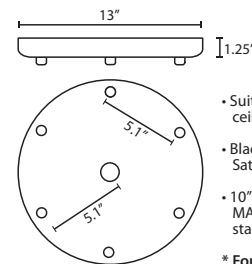

Stem-mount: Includes 4 connectable stem sections (3", 6", 12" and 18" lengths) plus telescoping piece for up to 3" adjustment, 10' max. 5" Dia. canopy (with swivel) and stem sections are plated steel. Black, Bronze or Satin Nickel.

T33X 3 LIGHT ROUND CANOPY

- Suitable for sloped ceilings
- Black, Bronze or Satin Nickel
- 10" Dia. shades MAX, with staggered heights

* For larger diameter glasses, Stemhooks are required for spacing

T33XL 3 LIGHT LARGE ROUND CANOPY

- Suitable for sloped ceilings
- Black, Bronze or Satin Nickel
- 16" Dia. shades MAX, with staggered heights

* For larger diameter glasses, Stemhooks are required for spacing

T36X 6 LIGHT ROUND CANOPY

- Suitable for sloped ceilings
- Black, Bronze or Satin Nickel
- 10" Dia. shades MAX, with staggered heights