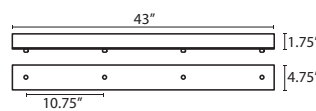

- Suitable for sloped ceilings
- Black, Bronze or Satin Nickel
- 20" Dia. shades MAX, with staggered heights

* For larger diameter glasses, Stemhooks are required for spacing

T34V 4 LIGHT BAR CANOPY

- Suitable for sloped ceilings
- Black, Bronze or Satin Nickel
- 20" Dia. shades MAX, with staggered heights