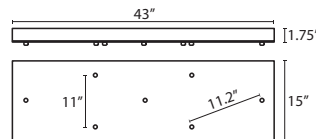

T37V 7 LIGHT BAR CANOPY

- Suitable for sloped ceilings
- Black, Bronze or Satin Nickel
- 20" Dia. shades MAX, with staggered heights

* For larger diameter glasses, Stemhooks are required for spacing

HOW TO ORDER A MULTILIGHT FIXTURE

Order your canopy with the selected 120V multi light pendants (indicated by "B" or "J" prefix) for the complete fixture:

Example: 1x T33X-SN (3 Light Round Canopy)

- 1x J-451353-SN (Trilo 15 Pendant in Blue Matte)
- 1x J-451353-SN (Trilo 15 Pendant in Blue Matte)
- 1x J-451353-SN (Trilo 15 Pendant in Blue Matte)