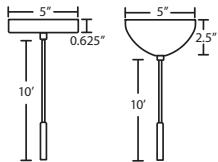

PENDANT OPTIONS:

1BT / 1BC / B CORD-HUNG PENDANT

- Flat (1BT) or Dome (1BC) Canopy styles. Dome style allows adjustment without cutting cord.
- "B" option is pendant less canopy for multiport canopy (options to the right)
- Suitable for sloped ceilings
- Cord: 10' SVT, 5" sleeve at socketholder
- Also available in 15'
- Black, Bronze or Satin Nickel
- Cord Sleeves are available in 18" lengths