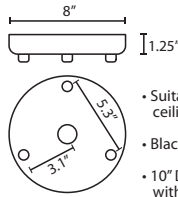

ORDERING:

CONNECTION	SHADE OPTIONS	LAMP OPTIONS	METAL FINISH	OPTIONS
Cord Fixture	567407 Opal Matte	(blank) 40W B10 Cand	BK Black	L 15' cord
1BC 1 Lt. Dome	567419 Carrera	HAL 40W G9 Hal	BR Bronze	LW Low
1BT 1 Lt. Flat	567480 Amber Matte	LED* 5W LED, dimmable	SN Satin Nickel	wattage labeling
Stem Fixture	5674CM Cobalt Blue Matte			
1TT 1 Lt. Flat	5674RM Ruby Matte			

*CCT options available (contact factory)

Ex. 1BT-5674RM-SN
Camino Pendant w/ Ruby Matte Glass, Satin Nickel Finish. Flat Canopy

Multi light Cord Fixture
B For Multi light Canopy

Multilight Canopies Available, see page 11

MULTIPOINT CANOPY OPTIONS FOR CORD PENDANTS

T33X 3 LIGHT ROUND CANOPY

- Suitable for sloped ceilings
- Black, Bronze or Satin Nickel
- 10" Dia. shades MAX, with staggered heights
- For larger diameter glasses, Stemhooks are required for spacing