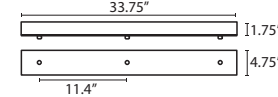

T33V 3 LIGHT BAR CANOPY

- Suitable for sloped ceilings
- Black, Bronze or Satin Nickel
- 20" Dia. shades MAX, with staggered heights
- For larger diameter glasses, Stemhooks are required for spacing