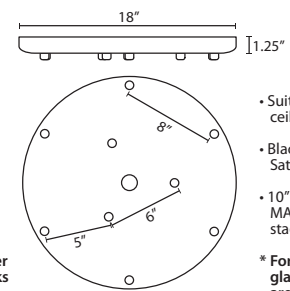

T39X 9 LIGHT ROUND CANOPY

- Suitable for sloped ceilings
- Black, Bronze or Satin Nickel
- 10" Dia. shades MAX, with staggered heights
- For larger diameter glasses, Stemhooks are required for spacing

T33V 3 LIGHT BAR CANOPY

- Suitable for sloped ceilings
- Black, Bronze or Satin Nickel
- 20" Dia. shades MAX, with staggered heights
- For larger diameter glasses, Stemhooks are required for spacing