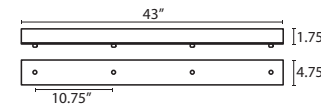

T34V 4 LIGHT BAR CANOPY

- Suitable for sloped ceilings
- Black, Bronze or Satin Nickel
- 20" Dia. shades MAX, with staggered heights
- For larger diameter glasses, Stemhooks are required for spacing