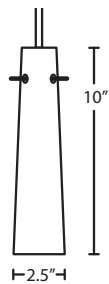

Project Information:

For ordering information, see next page

All dimensions provided are nominal. Allowance must be made for dimensional tolerance in handcrafted glasses.

REV 7/22