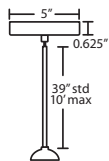

1TT STEM PENDANT

- Swivel at canopy, suitable for sloped ceilings
- Includes telescoping section plus 4 connectable stem sections, (1x 3", 1x 6", 1x 12", 1x 18"), 10' max
- Black, Bronze or Satin Nickel
- Additional Stem Sections can be ordered under Accessories

ACCESSORIES:

ADDITIONAL STEM SECTIONS:

Additional connecting stems are available to increase overall length of a Stem Pendant, up to 10' max. Telescoping adjustable section allows up to 3" movement.

T20A-SN, BK or BR	Adj. Section
T203-SN, BK or BR	3" Section
T206-SN, BK or BR	6" Section
T212-SN, BK or BR	12" Section
T218-SN, BK or BR	18" Section

LONGER CORD LENGTHS:

Longer cord length of 15' available. Add an "L" to the end of the item number, i.e. 1JC-169707-SN-L.

LOW WATTAGE LABELING:

Incandescent fixture supplied with 16 watt relamp label. Add an "LW" to the end of the item number, i.e. 1JC-169707-SN-LW.

CORD SLEEVES:

If concealing the cord is desired on a Cord-hung Pendant, order our 0.25" dia. metal sleeves. Each sleeve is 18" long and may be field cut.

T118-BK	Black
T118-BR	Bronze
T118-SN	Satin Nickel

STEMHOOKS:

Suspension hooks allow cord drops to be placed wherever desired. Suitable for sloped ceilings or for greater multilight spacing

T103BK	Black
T103BR	Bronze
T103SN	Satin Nickel

HOW TO ORDER A MULTILIGHT FIXTURE

Order your canopy with the selected 120V multi light pendants (indicated by "B" or "J" prefix) for the complete fixture:

Example: 1x T33X-SN (3 Light Round Canopy)

1x B-567418-SN (Camino Pendant in Amber Cloud)

1x B-5674CE-SN (Camino Pendant in Ceylon)

1x B-5674HN-SN (Camino Pendant in Honey)