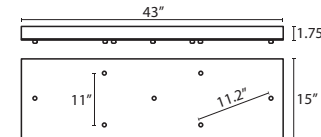

T37V 7 LIGHT BAR CANOPY

- Suitable for sloped ceilings
- Black, Bronze or Satin Nickel
- 20" Dia. shades MAX, with staggered heights
- For larger diameter glasses, Stemhooks are required for spacing