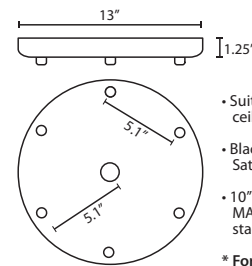

T36X 6 LIGHT ROUND CANOPY

- Suitable for sloped ceilings
- Black, Bronze or Satin Nickel
- 10" Dia. shades MAX, with staggered heights
- For larger diameter glasses, Stemhooks are required for spacing