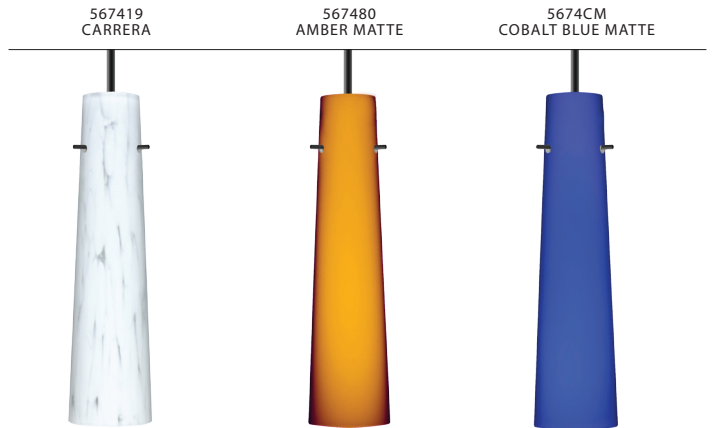

Project Information:

For ordering information, see next page

All dimensions provided are nominal. Allowance must be made for dimensional tolerance in handcrafted glasses.

REV 7/22