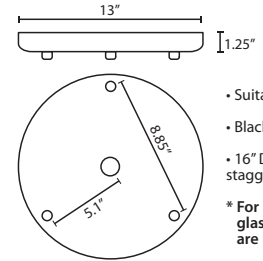

T33XL 3 LIGHT LARGE ROUND CANOPY

- Suitable for sloped ceilings
- Black, Bronze or Satin Nickel
- 16" Dia. shades MAX, with staggered heights
- For larger diameter glasses, Stemhooks are required for spacing