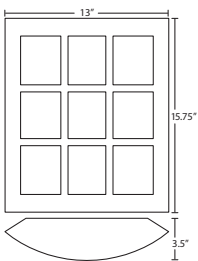

Moto 13:

FIXTURE	-	DIFFUSER	-	LAMP OPTIONS	-	METAL FINISH
MOTO13GR Grid		SW Satin White Glass		(blank) 2x 60W E12 Incan		BK Black
MOTO13SQ Square		WA White Acrylic		LED 2x 5W LED		BR Bronze SL Silver

Ex. MOTO8GR-SW-SL
1 Lt. Moto 8 Grid Sconce w/ Satin White Glass,
Silver Finish

Project Information: