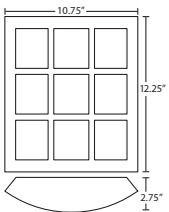

Moto 11:

FIXTURE	-	DIFFUSER	-	LAMP OPTIONS	-	METAL FINISH
MOTO11GR Grid		SW Satin White Glass		(blank) 1x 60W E12 Incan		BK Black
MOTO11SQ Square		WA White Acrylic		LED 1x 5W LED		BR Bronze SL Silver