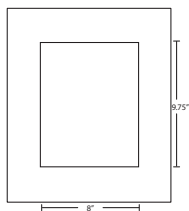

Moto 13:

FIXTURE	-	DIFFUSER	-	LAMP OPTIONS	-	METAL FINISH
MOTO13GR Grid		SW Satin White Glass		(blank) 2x 60W E12 Incan		BK Black
MOTO13SQ Square		WA White Acrylic		LED 2x 5W LED		BR Bronze SL Silver

Ex. MOTO8GR-SW-SL
1 Lt. Moto 8 Grid Sconce w/ Satin White Glass,
Silver Finish

Project Information: