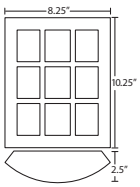

ORDERING:

Moto 8:

FIXTURE	-	DIFFUSER	-	LAMP OPTIONS	-	METAL FINISH
MOTO8GR Grid		SW Satin White Glass		(blank) 1x 60W E12 Incan		BK Black
MOTO8SQ Square		WA White Acrylic		LED 1x 5W LED		BR Bronze SL Silver