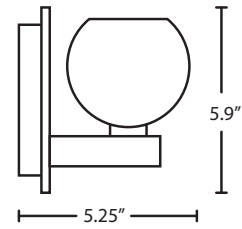

ORDERING:

FIXTURE	GLASS OPTIONS	LAMP OPTIONS	METAL FINISH
1WF Sconce	BOCABB Clear Bubble	(blank) 40W G9 Hal	BR Bronze
2WF 2-Light	BOCACL Clear	LED 3W LED	SN Satin Nickel
3WF 3-Light			
4WF 4-Light			

Ex. 2WF-BOCABB-SN
Boca 2-Light Vanity, Clear Bubble,
Satin Nickel