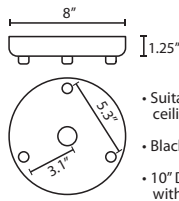

MULTIPOINT CANOPY OPTIONS FOR CORD PENDANTS

T33X 3 LIGHT ROUND CANOPY

- Suitable for sloped ceilings
- Black, Bronze or Satin Nickel
- 10" Dia. shades MAX, with staggered heights
- For larger diameter glasses, Stemhooks are required for spacing