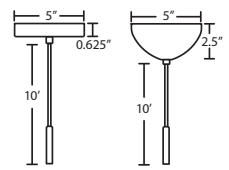

PENDANT OPTIONS:

1JT / 1JC / J CORD-HUNG PENDANT

- Flat (1JT) or Dome (1JC) Canopy styles. Dome style allows adjustment without cutting cord.
- "J" option is pendant less canopy for multipoint canopy (options to the right)
- Suitable for sloped ceilings
- Cord: 10' SVT, 5" sleeve at socketholder
- Also available in 15'
- Black, Bronze or Satin Nickel
- Cord Sleeves are available in 18" lengths