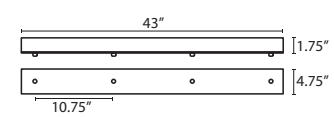

T34V 4 LIGHT BAR CANOPY

- Suitable for sloped ceilings
- Black, Bronze or Satin Nickel
- 20" Dia. shades MAX, with staggered heights
- For larger diameter glasses, Stemhooks are required for spacing