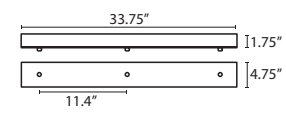

T33V 3 LIGHT BAR CANOPY

- Suitable for sloped ceilings
- Black, Bronze or Satin Nickel
- 20" Dia. shades MAX, with staggered heights
- For larger diameter glasses, Stemhooks are required for spacing