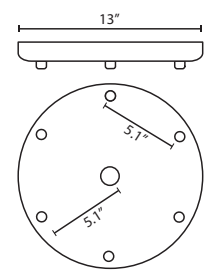

T36X 6 LIGHT ROUND CANOPY

- Suitable for sloped ceilings
- Black, Bronze or Satin Nickel
- 10" Dia. shades MAX, with staggered heights
- For larger diameter glasses, Stemhooks are required for spacing