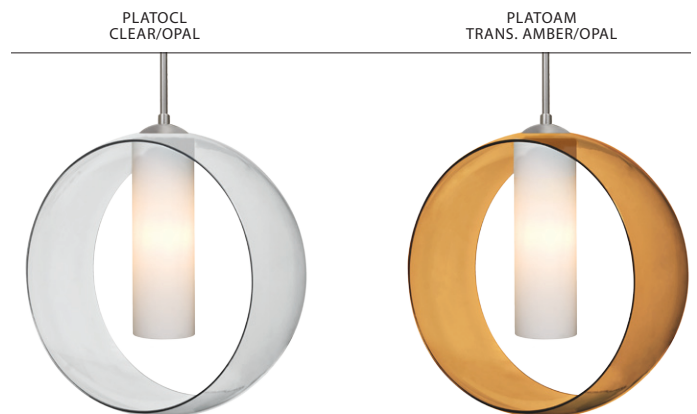

PLATOCL
CLEAR/OPAL

PLATOAM
TRANS. AMBER/OPAL

Project Information:

For ordering information, see next page

All dimensions provided are nominal.
Allowance must be made for dimensional tolerance in handcrafted glasses.

REV 7/21