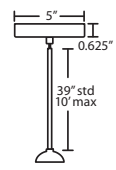

1TT STEM PENDANT

- Swivel at canopy, suitable for sloped ceilings
- Includes telescoping section plus 4 connectable stem sections, (1x 3", 1x 6", 1x 12", 1x 18"), 10' max
- Black, Bronze or Satin Nickel
- Additional Stem Sections can be ordered under Accessories

ACCESSORIES:

ADDITIONAL STEM SECTIONS:

Additional connecting stems are available to increase overall length of a Stem Pendant, up to 10' max. Telescoping adjustable section allows up to 3" movement.

T20A-SN, BK or BR	Adj. Section
T203-SN, BK or BR	3" Section
T206-SN, BK or BR	6" Section
T212-SN, BK or BR	12" Section
T218-SN, BK or BR	18" Section

CORD SLEEVES:

If concealing the cord is desired on a Cord-hung Pendant, order our 0.25" dia. metal sleeves. Each sleeve is 18" long and may be field cut.

T118-BK	Black
T118-BR	Bronze
T118-SN	Satin Nickel

STEMHOOKS:

Suspension hooks allow cord drops to be placed wherever desired. Suitable for sloped ceilings or for greater multilight spacing

T103BK	Black
T103BR	Bronze
T103SN	Satin Nickel

LONGER CORD LENGTHS:

Longer cord length of 15' available. Add an "L" to the end of the item number, i.e. 1JC-169707-SN-L.

LOW WATTAGE LABELING:

Incandescent fixture supplied with 16 watt relamp label. Add an "LW" to the end of the item number, i.e. 1JC-169707-SN-LW.