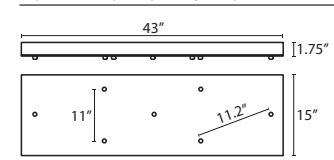

T37V 7 LIGHT BAR CANOPY

- Suitable for sloped ceilings
- Black, Bronze or Satin Nickel
- 20" Dia. shades MAX, with staggered heights
- For larger diameter glasses, Stemhooks are required for spacing

HOW TO ORDER A MULTILIGHT FIXTURE

Order your canopy with the selected 120V multi light pendants (indicated by "B" or "J" prefix) for the complete fixture:

Example: 1x T33X-SN (3 Light Round Canopy)

- 1x J-MANAAM-SN (Mana Pendant in Trans. Amber/Opal)
- 1x J-MANAACL-SN (Mana Pendant in Clear/Opal)
- 1x J-MANABL-SN (Mana Pendant in Trans. Blue/Opal)