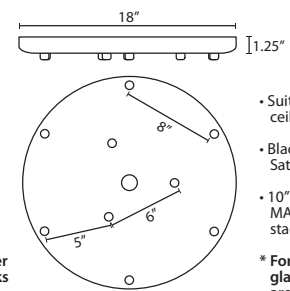

Stem-mount: Includes 4 connectable stem sections (3", 6", 12" and 18" lengths) plus telescoping piece for up to 3" adjustment, 10' max. 5" Dia. canopy (with swivel) and stem sections are plated steel. Black, Bronze or Satin Nickel.

T33X 3 LIGHT ROUND CANOPY

- Suitable for sloped ceilings
- Black, Bronze or Satin Nickel
- 10" Dia. shades MAX, with staggered heights

* For larger diameter glasses, Stemhooks are required for spacing

T33XL 3 LIGHT LARGE ROUND CANOPY

- Suitable for sloped ceilings
- Black, Bronze or Satin Nickel
- 16" Dia. shades MAX, with staggered heights

* For larger diameter glasses, Stemhooks are required for spacing

T36X 6 LIGHT ROUND CANOPY

- Suitable for sloped ceilings
- Black, Bronze or Satin Nickel
- 10" Dia. shades MAX, with staggered heights

* For larger diameter glasses, Stemhooks are required for spacing

T39X 9 LIGHT ROUND CANOPY

- Suitable for sloped ceilings
- Black, Bronze or Satin Nickel
- 10" Dia. shades MAX, with staggered heights

* For larger diameter glasses, Stemhooks are required for spacing