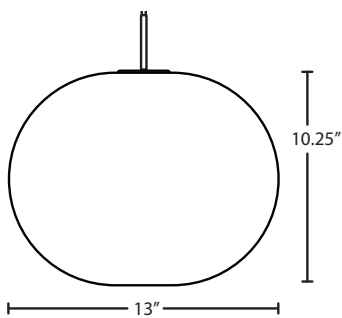

For ordering information, see next page

All dimensions provided are nominal.
Allowance must be made for dimensional tolerance in handcrafted glasses.

REV 5/22