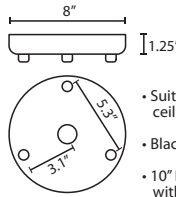

MULTIPOINT CANOPY OPTIONS FOR CORD PENDANTS

T33X 3 LIGHT ROUND CANOPY

- Suitable for sloped ceilings
- Black, Bronze or Satin Nickel
- 10" Dia. shades MAX, with staggered heights

* For larger diameter glasses, Stemhooks are required for spacing