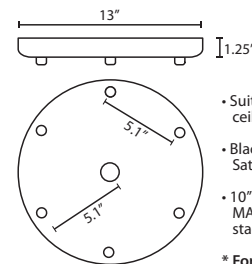

T33X 3 LIGHT ROUND CANOPY

- Suitable for sloped ceilings
- Black, Bronze or Satin Nickel
- 10" Dia. shades MAX, with staggered heights

* For larger diameter glasses, Stemhooks are required for spacing

T33XL 3 LIGHT LARGE ROUND CANOPY

- Suitable for sloped ceilings
- Black, Bronze or Satin Nickel
- 16" Dia. shades MAX, with staggered heights

* For larger diameter glasses, Stemhooks are required for spacing

T36X 6 LIGHT ROUND CANOPY

- Suitable for sloped ceilings
- Black, Bronze or Satin Nickel
- 10" Dia. shades MAX, with staggered heights