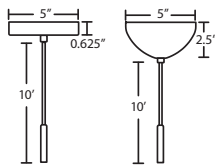

ORDERING:

CONNECTION	SHADE OPTIONS	LAMP OPTIONS	METAL FINISH	OPTIONS
Cord Fixture 1JC 1 Lt. Dome 1JT 1 Lt. Flat	477507 Opal Matte	(blank) 150W A21 Incan LED* 11W LED 120V, dimmable	BK Black BR Bronze SN Satin Nickel	L 15' cord LW Low wattage labeling

*CCT options available (contact factory)

Cable Fixture
1KX 1 Lt. Dome

Stem Fixture
1TT 1 Lt. Flat

Multi light Cord Fixture
J For Multi light
Canopy

Multilight Canopies Available, see page 11

Ex. 1KX-477507-SN
Jordo Pendant w/ Opal Matte Glass,
Satin Nickel Finish

PENDANT OPTIONS:

1JT / 1JC / J CORD-HUNG PENDANT

- Flat (1JT) or Dome (1JC) Canopy styles. Dome style allows adjustment without cutting cord.
- "J" option is pendant less canopy for multiport canopy (options to the right)
- Suitable for sloped ceilings
- Cord: 10' SVT, 5" sleeve at socketholder
- Also available in 15'
- Black, Bronze or Satin Nickel
- Cord Sleeves are available in 18" lengths