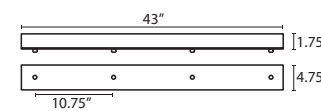

T24V 4 LIGHT BAR CANOPY

- Suitable for sloped ceilings
- Black, Bronze or Satin Nickel
- 20" Dia. shades MAX, with staggered heights

* For larger diameter glasses, Skyhook are required for spacing