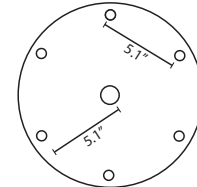

T26X 6 LIGHT ROUND CANOPY

- Suitable for sloped ceilings
- Black, Bronze or Satin Nickel
- 10" Dia. shades MAX, with staggered heights

* For larger diameter glasses, Skyhooks are required for spacing