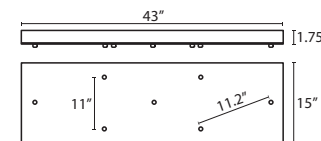

T27V 7 LIGHT BAR CANOPY

- Suitable for sloped ceilings
- Black, Bronze or Satin Nickel
- 20" Dia. shades MAX, with staggered heights

* For larger diameter glasses, Skyhook are required for spacing

HOW TO ORDER A MULTILIGHT FIXTURE

Order your canopy with the selected 12V multi light pendants (indicated by "X" prefix) for the complete fixture:

Example: 1x T23XL-SN (3 Light Large Round Canopy)

1x X-271897-SN (Trilo 7 Pendant in Champagne)

1x X-271823-SN (Trilo 7 Pendant in Blue Matte)

1x X-271825-SN (Trilo 7 Pendant in Frost)