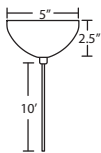

FIXED PENDANT OPTIONS:

1XC 1 LIGHT PENDANT, DOME CANOPY

- **NO CORD CUTTING REQUIRED**
- Suitable for use on sloped ceilings
- 1x electronic 60W dimmable 120V transformer
- Installs to standard 4" octagonal junction box
- Black, Bronze or Satin Nickel metal finishes