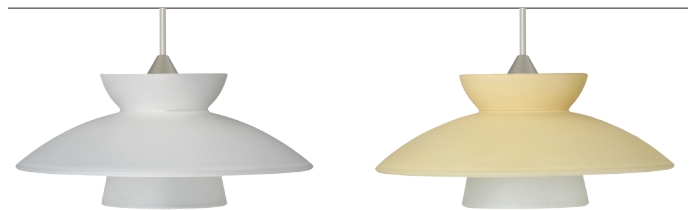

STANDARD PENDANT (1XC, 1XT, X)

Mini pendant comes complete with either dome-style or flat-style canopy. See next page for multi light options with "X" prefix.

QUICK-CONNECT OPTION (XP, RXP)

Quick-Connect Jack is compatible with Besa Rail Adapter.

METAL FINISH

Glass retainer hardware, sleeve and Quick-Connect Jack and/or canopies are finished in either Black, Bronze or Satin Nickel.

MOUNTING

Installs directly to a 4" octagonal ceiling box. Suitable for sloped ceilings.

LABELS

UL or ETL Listed. Suitable for Dry Locations (interior use only).

TRILO IN BLUE MATTE (271823) & RED MATTE (271831) IN BLACK FINISH

271825
FROST

271897
CHAMPAGNE

Project Information:

For ordering information, see next page