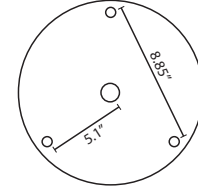

T23XL 3 LIGHT LARGE ROUND CANOPY

- Suitable for sloped ceilings
- Black, Bronze or Satin Nickel
- 16" Dia. shades MAX, with staggered heights

* For larger diameter glasses, Skyhooks are required for spacing