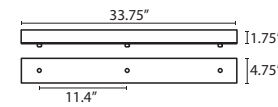

T23V 3 LIGHT BAR CANOPY

- Suitable for sloped ceilings
- Black, Bronze or Satin Nickel
- 20" Dia. shades MAX, with staggered heights

* For larger diameter glasses, Skyhook are required for spacing