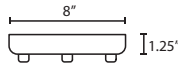

MULTIPOINT CANOPY OPTIONS:

T23X 3 LIGHT ROUND CANOPY

- Suitable for sloped ceilings
- Black, Bronze or Satin Nickel
- 10" Dia. shades MAX, with staggered heights

* For larger diameter glasses, Skyhooks are required for spacing