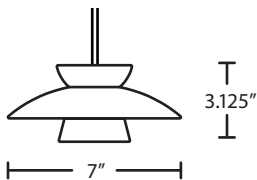

TRILO 7

12V MINI PENDANTS

location:
DRY

SPECIFICATIONS:

DESCRIPTION

Low voltage mini pendant with handcrafted glass.

LAMPING

Standard: 50W Low pressure halogen GY6.35 12V Bi-Pin lamp, lamp included. Suitable for use in an open fixture. Dimmable with ELV Dimmer.

LED: 5W Replaceable 12V LED, dimmable, 90+ CRI, 3000°K CCT, 550 lumens, 25,000 hours. Lamp included. Dimmable with ELV Dimmer.

DIFFUSER

Shade shall be handcrafted glass of various decors. 7" Dia. x 3.125" H

Opening sizes: 24mm top.

CORD

Standard cord is 10' field-adjustable coaxial type with teflon jacket and decorative sleeve at the socketholder. Jacket tint coordinates with metal finish. Cords also available in 15' lengths.

STANDARD PENDANT (1XC, 1XT, X)

Mini pendant comes complete with either dome-style or flat-style canopy. See next page for multi light options with "X" prefix.

QUICK-CONNECT OPTION (XP, RXP)

Quick-Connect Jack is compatible with Besa Rail Adapter.

METAL FINISH

Glass retainer hardware, sleeve and Quick-Connect Jack and/or canopies are finished in either Black, Bronze or Satin Nickel.

MOUNTING

Installs directly to a 4" octagonal ceiling box. Suitable for sloped ceilings.

LABELS

UL or ETL Listed. Suitable for Dry Locations (interior use only).

Project Information:

For ordering information, see next page

All dimensions provided are nominal.
Allowance must be made for dimensional tolerance in handcrafted glasses.

REV 8/22