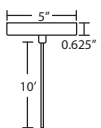

1XT 1 LIGHT PENDANT, FLAT CANOPY

- Suitable for use on sloped ceilings
- 1x electronic 60W dimmable 120V transformer, fits partially in junction box
- Installs to standard 4" octagonal junction box
- Black, Bronze or Satin Nickel metal finishes