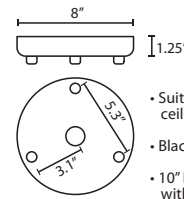

MULTI-PORT CANOPY OPTIONS:

T23X 3 LIGHT ROUND CANOPY

- Suitable for sloped ceilings
- Black, Bronze or Satin Nickel
- 10" Dia. shades MAX, with staggered heights
- For larger diameter glasses, Skyhooks are required for spacing