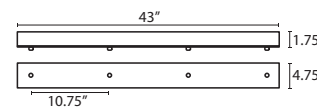

T24V 4 LIGHT BAR CANOPY

- Suitable for sloped ceilings
- Black, Bronze or Satin Nickel
- 20" Dia. shades MAX, with staggered heights
- For larger diameter glasses, Skyhook are required for spacing