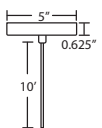

1XT 1 LIGHT PENDANT, FLAT CANOPY

- Suitable for use on sloped ceilings
- 1x electronic 60W dimmable 120V transformer, fits partially in junction box
- Installs to standard 4" octagonal junction box
- Black, Bronze or Satin Nickel metal finishes

X 1 LIGHT PENDANT FOR MULTI-PORT CANOPIES

- Suitable for use on sloped ceilings
- 1x electronic 60W dimmable 120V transformer, fits partially in junction box
- Installs to standard 4" octagonal junction box
- Black, Bronze or Satin Nickel metal finishes

ADDITIONAL OPTIONS:

277V:
For 277V option, add an "277" to the end of the item number, i.e. 1XT-174352-SN-277.

0-10V Dimming:
For 0-10V Dimming option, add an "DIM010" to the end of the item number, i.e. 1XT-174352-SN-DIM010.