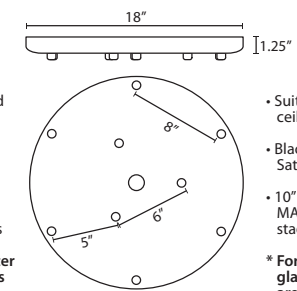

T29X 9 LIGHT ROUND CANOPY

- Suitable for sloped ceilings
- Black, Bronze or Satin Nickel
- 10" Dia. shades MAX, with staggered heights
- For larger diameter glasses, Skyhooks are required for spacing

T23V 3 LIGHT BAR CANOPY

- Suitable for sloped ceilings
- Black, Bronze or Satin Nickel
- 20" Dia. shades MAX, with staggered heights
- For larger diameter glasses, Skyhook are required for spacing

T24V 4 LIGHT BAR CANOPY

- Suitable for sloped ceilings
- Black, Bronze or Satin Nickel
- 20" Dia. shades MAX, with staggered heights
- For larger diameter glasses, Skyhook are required for spacing