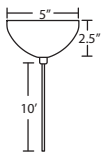

FIXED PENDANT OPTIONS:

1XC 1 LIGHT PENDANT, DOME CANOPY

1. **NO CORD CUTTING REQUIRED**
2. Suitable for use on sloped ceilings
   - 1x electronic 60W dimmable 120V transformer
   - Installs to standard 4" octagonal junction box
   - Black, Bronze or Satin Nickel metal finishes