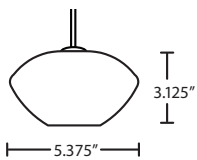

PERI

12V MINI PENDANTS

location:
DRY

SPECIFICATIONS:

DESCRIPTION

Low voltage mini pendant with handcrafted glass.

LAMPING

Standard: 50W Low pressure halogen GY6.35 12V Bi-Pin lamp, lamp included. Suitable for use in an open fixture. Dimmable with ELV Dimmer.

LED: 5W Replaceable 12V LED, dimmable, 90+ CRI, 3000°K CCT, 550 lumens, 25,000 hours. Lamp included. Dimmable with ELV Dimmer.

DIFFUSER

Shade shall be handcrafted glass of various decors. 5.375" Dia. x 3.125" H

Opening sizes: 24mm top.

CORD

Standard cord is 10' field-adjustable coaxial type with teflon jacket and decorative sleeve at the socketholder. Jacket tint coordinates with metal finish. Cords also available in 15' lengths.

STANDARD PENDANT (1XC, 1XT, X)

Mini pendant comes complete with either dome-style or flat-style canopy. See next page for multi light options with "X" prefix.

QUICK-CONNECT OPTION (XP, RXP)

Quick-Connect Jack is compatible with Besa Rail Adapter.

METAL FINISH

Glass retainer hardware, sleeve and Quick-Connect Jack and/or canopies are finished in either Black, Bronze or Satin Nickel.

MOUNTING

Installs directly to a 4" octagonal ceiling box. Suitable for sloped ceilings.

LABELS

UL or ETL Listed. Suitable for Dry Locations (interior use only).

PERI SHOWN IN BLUE MATTE (541087) IN BLACK FINISH & CHARTREUSE (541035)