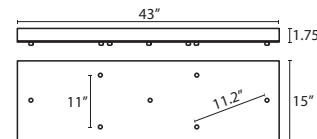

T27V 7 LIGHT BAR CANOPY

- Suitable for sloped ceilings
- Black, Bronze or Satin Nickel
- 20" Dia. shades MAX, with staggered heights
- For larger diameter glasses, Skyhook are required for spacing

HOW TO ORDER A MULTILIGHT FIXTURE

Order your canopy with the selected 12V multi light pendants (indicated by "X" prefix) for the complete fixture:

1. **Example: 1x T23XL-SN (3 Light Large Round Canopy)**
   1x X-5410VM-SN (Peri Pendant in Vanilla Matte)
   1x X-541035-SN (Peri Pendant in Chartreuse)
   1x X-541087-SN (Peri Pendant in Blue Matte)

CORD LENGTH OPTIONS:

15Ft. CORD LENGTH:
For longer 15' cord, add an "L" to the end of the item number, i.e. 1XT-174352-SNL.