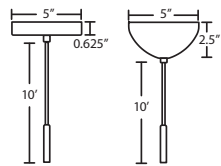

ORDERING:

CONNECTION	SHADE OPTIONS	LAMP OPTIONS	METAL FINISH	OPTIONS
Cord Fixture	4345GF Gold Foil	(blank) 75W A19 120V	BK Black	L 15' cord
1JC 1 Lt. Dome	4345SF Silver Foil	LED* 9W LED 120V, dimmable	BR Bronze	LW Low wattage labeling
1JT 1 Lt. Flat			SN Satin Nickel	

Cable Fixture
1KX 1 Lt. Dome

*CCT options available (contact factory)

Stem Fixture
1TT 1 Lt. Flat

Ex. 1JT-4345GF-SN
Brio 14 Pendant w/ Gold Foil Glass, Satin Nickel Finish, Flat Canopy

Multi light Cord Fixture
J For Multi light Canopy

PENDANT OPTIONS:

1JT / 1JC / J CORD-HUNG PENDANT

- Flat (1JT) or Dome (1JC) Canopy styles. Dome style allows adjustment without cutting cord.
- "J" option is pendant less canopy for multiport canopy (options to the right)
- Suitable for sloped ceilings
- Cord: 10' SVT, 5" sleeve at socketholder
- Also available in 15'
- Black, Bronze or Satin Nickel
- Cord Sleeves are available in 18" lengths