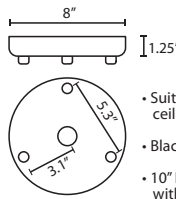

MULTIPOINT CANOPY OPTIONS FOR CORD PENDANTS

T33X 3 LIGHT ROUND CANOPY

- Suitable for sloped ceilings
- Black, Bronze or Satin Nickel
- 10" Dia. shades MAX, with staggered heights

* For larger diameter glasses, Stemhooks are required for spacing