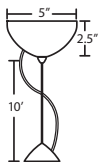

1KX CABLE-HUNG PENDANT

- 1x 10' aircraft-quality stainless steel cable
- Suitable for sloped ceilings
- 1x lampholder
- Cord: 10' AWM-type provided
- Also available in 15'
- Black, Bronze or Satin Nickel

ACCESSORIES:

ADDITIONAL STEM SECTIONS:

Additional connecting stems are available to increase overall length of a Stem Pendant, up to 10' max. Telescoping adjustable section allows up to 3" movement.

T20A-SN, BK or BR	Adj. Section
T203-SN, BK or BR	3" Section
T206-SN, BK or BR	6" Section
T212-SN, BK or BR	12" Section
T218-SN, BK or BR	18" Section

LONGER CORD LENGTHS:

Longer cord length of 15' available. Add an "L" to the end of the item number, i.e. 1JC-169707-SN-L.

LOW WATTAGE LABELING:

Incandescent fixture supplied with 16 watt relamp label. Add an "LW" to the end of the item number, i.e. 1JC-169707-SN-LW.

CORD SLEEVES:

If concealing the cord is desired on a Cord-hung Pendant, order our 0.25" dia. metal sleeves. Each sleeve is 18" long and may be field cut.

T118-BK	Black
T118-BR	Bronze
T118-SN	Satin Nickel

STEMHOOKS:

Suspension hooks allow cord drops to be placed wherever desired. Suitable for sloped ceilings or for greater multilight spacing

T103BK	Black
T103BR	Bronze
T103SN	Satin Nickel