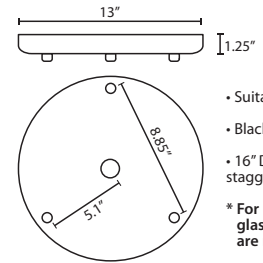

T33XL 3 LIGHT LARGE ROUND CANOPY

- Suitable for sloped ceilings
- Black, Bronze or Satin Nickel
- 16" Dia. shades MAX, with staggered heights

* For larger diameter glasses, Stemhooks are required for spacing