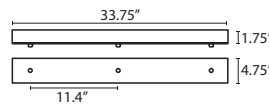

T33V 3 LIGHT BAR CANOPY

- Suitable for sloped ceilings
- Black, Bronze or Satin Nickel
- 20" Dia. shades MAX, with staggered heights

* For larger diameter glasses, Stemhooks are required for spacing