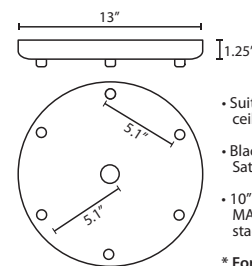

T33X 3 LIGHT ROUND CANOPY

- Suitable for sloped ceilings
- Black, Bronze or Satin Nickel
- 10" Dia. shades MAX, with staggered heights

* For larger diameter glasses, Stemhooks are required for spacing

T33XL 3 LIGHT LARGE ROUND CANOPY

- Suitable for sloped ceilings
- Black, Bronze or Satin Nickel
- 16" Dia. shades MAX, with staggered heights

* For larger diameter glasses, Stemhooks are required for spacing

T36X 6 LIGHT ROUND CANOPY

- Suitable for sloped ceilings
- Black, Bronze or Satin Nickel
- 10" Dia. shades MAX, with staggered heights