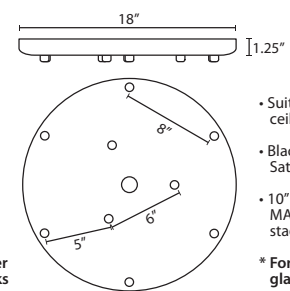

Stem-mount: Includes 4 connectable stem sections (3", 6", 12" and 18" lengths) plus telescoping piece for up to 3" adjustment, 10' max. 5" Dia. canopy (with swivel) and stem sections are plated steel. Black, Bronze or Satin Nickel.

T33X 3 LIGHT ROUND CANOPY

- Suitable for sloped ceilings
- Black, Bronze or Satin Nickel
- 10" Dia. shades MAX, with staggered heights

* For larger diameter glasses, Stemhooks are required for spacing

T33XL 3 LIGHT LARGE ROUND CANOPY

- Suitable for sloped ceilings
- Black, Bronze or Satin Nickel
- 16" Dia. shades MAX, with staggered heights

* For larger diameter glasses, Stemhooks are required for spacing

T36X 6 LIGHT ROUND CANOPY

- Suitable for sloped ceilings
- Black, Bronze or Satin Nickel
- 10" Dia. shades MAX, with staggered heights

* For larger diameter glasses, Stemhooks are required for spacing

T39X 9 LIGHT ROUND CANOPY

- Suitable for sloped ceilings
- Black, Bronze or Satin Nickel
- 10" Dia. shades MAX, with staggered heights

* For larger diameter glasses, Stemhooks are required for spacing