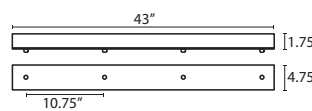

T34V 4 LIGHT BAR CANOPY

- Suitable for sloped ceilings
- Black, Bronze or Satin Nickel
- 20" Dia. shades MAX, with staggered heights

* For larger diameter glasses, Stemhooks are required for spacing