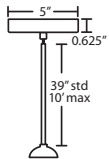

1TT STEM PENDANT

- Swivel at canopy, suitable for sloped ceilings
- Includes telescoping section plus 4 connectable stem sections, (1x 3", 1x 6", 1x 12", 1x 18"), 10' max
- Black, Bronze or Satin Nickel
- Additional Stem Sections can be ordered under Accessories