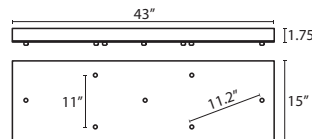

T37V 7 LIGHT BAR CANOPY

- Suitable for sloped ceilings
- Black, Bronze or Satin Nickel
- 20" Dia. shades MAX, with staggered heights

* For larger diameter glasses, Stemhooks are required for spacing

HOW TO ORDER A MULTILIGHT FIXTURE

Order your canopy with the selected 120V multi light pendants (indicated by "B" or "J" prefix) for the complete fixture:

Example: 1x T33X-SN (3 Light Round Canopy)

1x J-4345SF-SN (Brio 14 Pendant in Silver Foil)

1x J-4345SF-SN (Brio 14 Pendant in Silver Foil)

1x J-4345SF-SN (Brio 14 Pendant in Silver Foil)