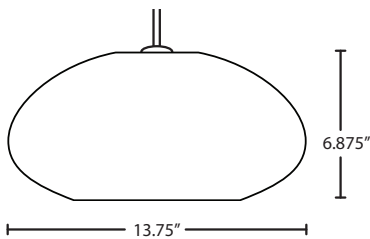

BRIO 14

120V PENDANTS

location:
DAMP

SPECIFICATIONS:

DESCRIPTION

The Brio 14 is a wide yet compact handcrafted European glass, softly radiused to fit gracefully into contemporary spaces.

LAMPING

Standard: 75W A19 120V incandescent, lamp not included. Dimmable with standard incandescent dimmer (not included).

LED: 9W Replaceable source, 120V, dimmable, 90+ CRI, 3000°K CCT, 800 lumens, 30,000 hours. Lamp included. (Additional Color Temperatures available, including 3500°K and 4000°K)

DIFFUSER

Shade shall be handcrafted glass of various decors. 13.75" Dia. x 6.875" H

Opening sizes: 42mm top.

SUSPENSION

Cord-hung: 10' SVT-type cord, complete with 5" decorative sleeve at the socketholder. Jacket coordinates with metal finish. Plated stamped steel construction. Black, Bronze or Satin Nickel. See next page for mulit light options.

Cable-hung: 1x 10' aircraft-quality stainless steel cable support with 10' AWM-type cord. Jacket coordinates with metal finish. 5" Dia. dome canopy is plated stamped steel. Black, Bronze or Satin Nickel.

Stem-mount: Includes 4 connectable stem sections (3", 6", 12" and 18" lengths) plus telescoping piece for up to 3" adjustment, 10' max. 5" Dia. canopy (with swivel) and stem sections are plated steel. Black, Bronze or Satin Nickel.

*Additional Stem Sections can be ordered under accessories.

MOUNTING

Installs directly to a 4" octagonal ceiling box. Suitable for sloped ceilings.

LABELS

UL or ETL Listed. Suitable for Damp Locations (interior use only).

Consult factory concerning lower wattage labeling for energy requirements.

Project Information:

For ordering information, see next page

All dimensions provided are nominal.
Allowance must be made for dimensional tolerance in handcrafted glasses.

REV 7/22