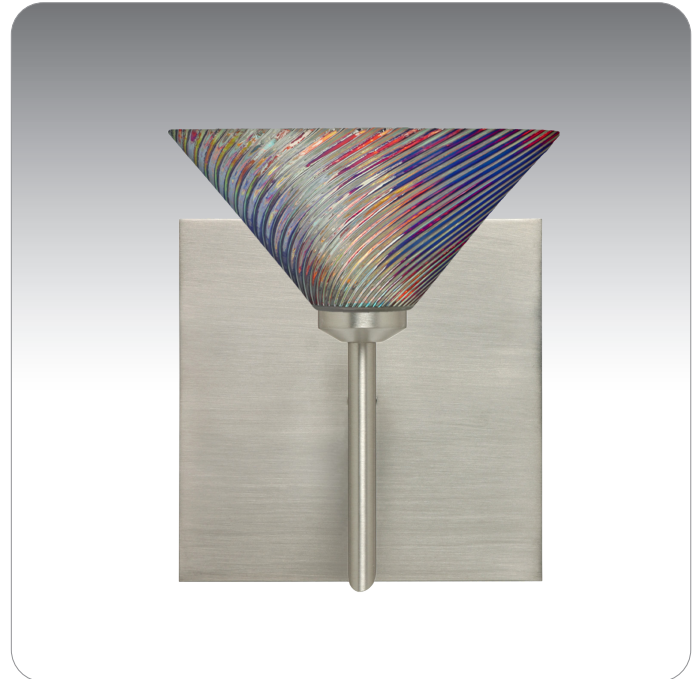

SWIRL

MINI SCONCES WALL

location:
DAMP

SPECIFICATIONS:

DESCRIPTION

Wall-mounted sconce featuring one handcrafted glass.

LAMPING

Standard: 40W G9 Bi-pin base, 120V, lamp included. Suitable for use in an open fixture. Dimmable with standard incandescent dimmer (not included).

LED: 5W Replaceable source, 120V, dimmable, 90+ CRI, 3000° K CCT, 450 lumens, 25,000 hours, lamp included.

DIFFUSER

Shade shall be handcrafted glass of Dicro Swirl decor.
Diameter of 5.5" and height of 2.5"

CONSTRUCTION

Fixture utilizes metal arm assembly with stamped steel canopy and faceplate (5" Circle or Square), with plated finish.

METAL FINISH

Fixture shall be finished in Bronze, Chrome or Satin Nickel.

SWIRL SHOWN IN DICRO SWIRL (550493)

ORDERING:

| FIXTURE | - | GLASS OPTIONS | - | METAL FINISH | - | METAL FINISH | - | OPTIONS |
|------------|---|--------------------|---|---|---|---|---|---------------------|
| 1SW Sconce | - | 550493 Dicro Swirl | - | (blank) 40W G9 Socket LED 5W LED 120V, dimmable | - | BR Bronze CR Chrome SN Satin Nickel | - | SQ Square Canopy |