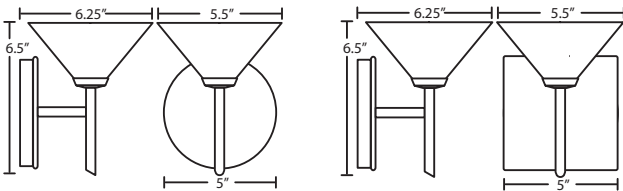

ORDERING:

FIXTURE	-	GLASS OPTIONS	-	METAL FINISH	-	METAL FINISH	-	OPTIONS
1SW Sconce	-	550493 Dicro Swirl	-	(blank) 40W G9 Socket LED 5W LED 120V, dimmable	-	BR Bronze CR Chrome SN Satin Nickel	-	SQ Square Canopy

Ex. 1SW-550493-SN

Swirl Mini Sconce w/ Dicro Swirl Glass,
Satin Nickel Finish

Project Information:

All dimensions provided are nominal.
Allowance must be made for dimensional tolerance in handcrafted glasses.

REV 10/24