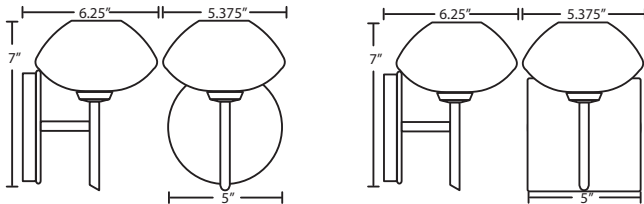

ORDERING:

FIXTURE	GLASS OPTIONS	METAL FINISH	METAL FINISH	OPTIONS
1SW Sconce	541007 Opal Matte 541035 Chartreuse 541080 Amber Matte 541087 Blue Matte 5410VM Vanilla Matte	(blank) 40W G9 Socket LED 5W LED 120V, dimmable	BR Bronze CR Chrome SN Satin Nickel	SQ Square Canopy

Ex. 1SW-5410VM-SN

Peri Mini Sconce w/ Vanilla Matte Glass,
Satin Nickel Finish

Project Information:

All dimensions provided are nominal.
Allowance must be made for dimensional tolerance in handcrafted glasses.

REV 10/24