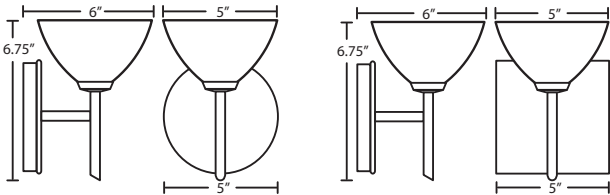

ORDERING:

FIXTURE	GLASS OPTIONS	METAL FINISH	METAL FINISH	OPTIONS
1SW Sconce	174307 White	(blank) 40W G9 Socket	BR Bronze	SQ Square
	174352 Marble	LED 5W LED 120V, dimmable	CR Chrome	Canopy
	174383 Mocha		SN Satin Nickel	
	1743CH Cherry	* LED is replaceable source, 90+ CRI, 3000°K CCT, 450 lumens, 25,000 hours.		
	1743KR Chalk			
	1743OK Oak			
	1743SL Solare			
	1743TN Titan			

Ex. 1SW-174307-SN

Domi Mini Sconce w/ White Glass, Satin Nickel Finish

Project Information: