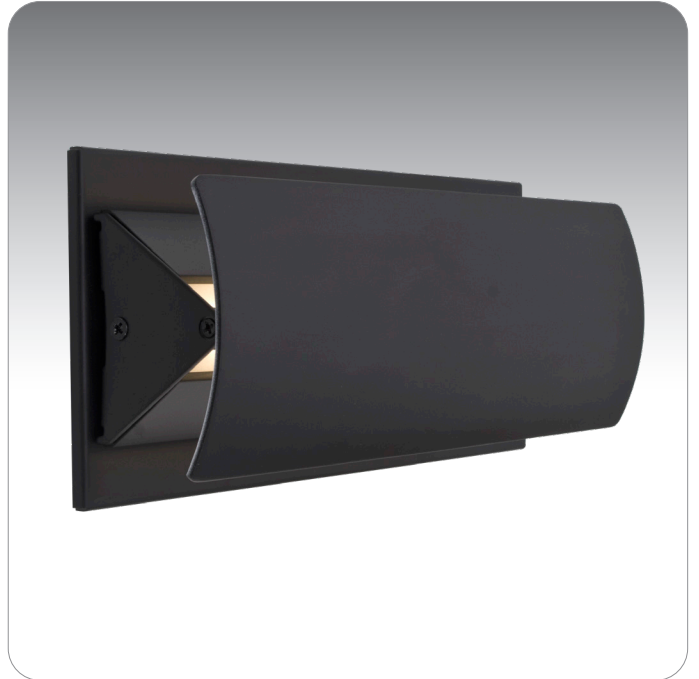

MONTOUR

SCONCES WALL

location:
DAMP

SPECIFICATIONS:

DESCRIPTION

Wall-mounted sconce featuring metal fixture.

LAMPING

LED: 6W Integrated source, 120V, dimmable. 90+ CRI, 3000°K CCT, 600 lumens, 30,000 hours, lamp included.

DIFFUSER

Shade shall be of metal. 9.125" L x 4.375" H x 4" D

CONSTRUCTION

Steel fitter and canopy-cover.

MOUNTING

Installs directly to a 4" octagonal outlet box, centered on fixture.

LABELS

UL Listed. Suitable for Damp Locations (interior use only).

BLACK

WHITE

ORDERING:

FIXTURE	LAMP OPTIONS	METAL FINISH	OPTIONS
MONTOUR Montour	LED 6W LED	BK Black WH White	277 277V DIM010 0-10 Dimming

Ex. MONTOUR-LED-BK
Montour Sconce, Black Finish

Project Information: