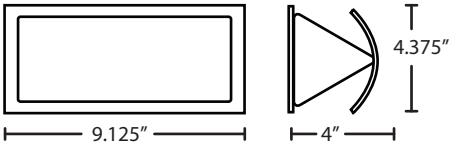

ORDERING:

FIXTURE	LAMP OPTIONS	METAL FINISH	OPTIONS
MONTOUR Montour	LED 6W LED	BK Black WH White	277 277V DIM010 0-10 Dimming

Ex. MONTOUR-LED-BK
Montour Sconce, Black Finish

Project Information:

All dimensions provided are nominal.
Allowance must be made for dimensional tolerance in handcrafted glasses.

REV 10/24