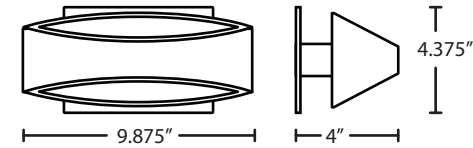

A R C

SCONCES WALL

SPECIFICATIONS:

DESCRIPTION

Wall-mounted sconce featuring metal fixture.

LAMPING

LED: 12W Integrated source, 120V, dimmable. 90+ CRI, 3000°K CCT, 1200 lumens, 30,000 hours, lamp included. (Standard CCT is 3000K, 3500K and 4000K are also available)

DIFFUSER

Shade shall be of metal with Silver interior. 9.875" L x 4.375" H x 4" D

CONSTRUCTION

Steel fitter and canopy-cover.

MOUNTING

Installs directly to a 4" octagonal outlet box, centered on fixture.

LABELS

UL Listed. Suitable for Damp Locations (interior use only).

ORDERING:

FIXTURE	LAMP OPTIONS	METAL FINISH	OPTIONS
ARC Arc	LED 12W LED 3000K	BK Black WH White	277 277V DIM010 0-10 Dimming
	LED35 3500K		
	LED40 4000K		

Ex. ARC-LED-BK
Arc Sconce, Black Finish

Project Information:

All dimensions provided are nominal. Allowance must be made for dimensional tolerance in handcrafted glasses.

REV 10/24