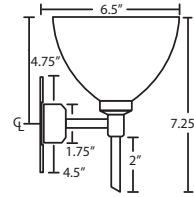

BRELLA

VANITIES WALL

location:
DAMP

SPECIFICATIONS:

DESCRIPTION

2-3 light vanity luminaires featuring handcrafted glass.

LAMPING

Standard: 40W G9 Bi-pin base, 120V, lamp included. Suitable for use in an open fixture. Dimmable with standard incandescent dimmer (not included).

METAL FINISH

Fixture shall be finished in Bronze or Satin Nickel.

MOUNTING

Installs directly to a 4" octagonal outlet box, with 1.75" left or right offset. Canopy allows direct wiring without outlet box, where armored cable or non-metallic sheathed cable is employed, and the decorative outlet box cover is not required. Orient upward or downward, wall-mount only.

4679CH
CHERRY

For ordering information, see next page

All dimensions provided are nominal.
Allowance must be made for dimensional tolerance in handcrafted glasses.

REV 10/24

ORDERING:

FIXTURE	SHADE OPTIONS	LAMP OPTIONS	METAL FINISH	OPTIONS
2SW 14.625" Vanity	467907 White	(blank) 40W G9 Socket	BR Bronze	SQ Square
3SW 22.5" Vanity	467983 Mocha	LED 5W LED 120V, dimmable	SN Satin Nickel	Canopy
	4679CH Cherry			
	4679KR Chalk	* LED is replaceable source, 90+ CRI, 3000°K CCT, 450 lumens, 25,000 hours.		
	4679OK Oak			
	4679SL Solare			
	4679TN Titan			

Ex. 3SW-467983-SN
 Brella 3-Light Vanity w/ Mocha Glass Shades, Satin Nickel Finish

2SW: 14.625" L

3SW: 22.5" L

Canopy allows direct wiring without outlet box, where armored cable or non-metallic sheathed cable is employed, and the decorative outlet box cover is not required. Orient upward or downward, wall-mount only.