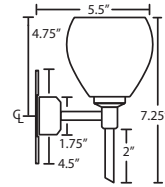

### MOUNTING

Installs directly to a 4" octagonal outlet box, with 1.75" left or right offset. Canopy allows direct wiring without outlet box, where armored cable or non-metallic sheathed cable is employed, and the decorative outlet box cover is not required. Orient upward or downward, wall-mount only.

**Ex. 3SW-560507-SN**  
 Tay Tay 3-Light Vanity w/ Opal Matte Glass  
 Shades, Satin Nickel Finish

2SW: 14.625" L

3SW: 22.5" L

Canopy allows direct wiring without outlet box, where armored cable or non-metallic sheathed cable is employed, and the decorative outlet box cover is not required. Orient upward or downward, wall-mount only.