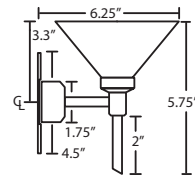

METAL FINISH

Fixture shall be finished in Bronze or Satin Nickel.

MOUNTING

Installs directly to a 4" octagonal outlet box, with 1.75" left or right offset. Canopy allows direct wiring without outlet box, where armored cable or non-metallic sheathed cable is employed, and the decorative outlet box cover is not required. Orient upward or downward, wall-mount only.

Ex. 3SW-282453-SN
 Kona 3-Light Vanity w/ White Starpoint Glass Shades, Satin Nickel Finish

2SW: 14.625" L

3SW: 22.5" L

Canopy allows direct wiring without outlet box, where armored cable or non-metallic sheathed cable is employed, and the decorative outlet box cover is not required. Orient upward or downward, wall-mount only.