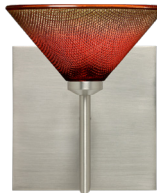

KONA

VANITIES WALL

location:
DAMP

SPECIFICATIONS:

DESCRIPTION

2-3 light vanity luminaires featuring handcrafted glass.

LAMPING

Standard: 40W G9 Bi-pin base, 120V, lamp included. Suitable for use in an open fixture. Dimmable with standard incandescent dimmer (not included).

LED: 5W Replaceable source, 120V, dimmable, 90+ CRI, 3000° K CCT, 450 lumens, 25,000 hours, lamp included.

DIFFUSER

Shade shall be handcrafted glass of various decors.
5.5" Dia. x 2.5" H, spaced 7.875" apart on center.

METAL FINISH

Fixture shall be finished in Bronze or Satin Nickel.

MOUNTING

Installs directly to a 4" octagonal outlet box, with 1.75" left or right offset. Canopy allows direct wiring without outlet box, where armored cable or non-metallic sheathed cable is employed, and the decorative outlet box cover is not required. Orient upward or downward, wall-mount only.

LABELS

UL or ETL Listed. Suitable for Damp Locations (interior use only).

KONA SHOWN IN WHITE STARPOINT (282453) WITH SQUARE CANOPY

117652
MARBLE

117691
BI-COLOR

117681
SUNSET

117607
WHITE

282890
MANGO STARPOINT