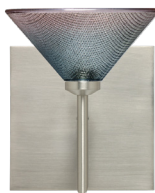

KONA

VANITIES WALL

location:
DAMP

SPECIFICATIONS:

DESCRIPTION

2-3 light vanity luminaires featuring handcrafted glass.

LAMPING

Standard: 40W G9 Bi-pin base, 120V, lamp included. Suitable for use in an open fixture. Dimmable with standard incandescent dimmer (not included).

METAL FINISH

Fixture shall be finished in Bronze or Satin Nickel.

MOUNTING

Installs directly to a 4" octagonal outlet box, with 1.75" left or right offset. Canopy allows direct wiring without outlet box, where armored cable or non-metallic sheathed cable is employed, and the decorative outlet box cover is not required. Orient upward or downward, wall-mount only.

LABELS

UL or ETL Listed. Suitable for Damp Locations (interior use only).

KONA SHOWN IN WHITE STARPOINT (282453) WITH SQUARE CANOPY

117652
MARBLE

117691
BI-COLOR

117681
SUNSET

117607
WHITE

282890
MANGO STARPOINT

282484
BLUE STARPOINT

For ordering information, see next page

All dimensions provided are nominal.
Allowance must be made for dimensional tolerance in handcrafted glasses.

REV 10/24

ORDERING:

FIXTURE	SHADE OPTIONS	LAMP OPTIONS	METAL FINISH	OPTIONS
2SW 14.625" Vanity	117607 White	(blank) 40W G9 Socket	BR Bronze	SQ Square Canopy
3SW 22.5" Vanity	117652 Marble	LED 5W LED 120V, dimmable	SN Satin Nickel	
	117681 Sunset			
	117691 Bi-color			
	282453 White Starpoint	* LED is replaceable source, 90+ CRI, 3000°K CCT, 450 lumens, 25,000 hours.		
	282484 Blue Starpoint			
	282490 Mango Starpoint			