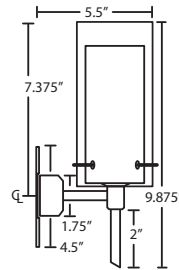

ORDERING:

FIXTURE	SHADE OPTIONS	LAMP OPTIONS	METAL FINISH	OPTIONS
2SW 14.625" Vanity	A44007 Trans. Amethyst/Opal	(blank) 40W G9 Socket	BR Bronze	SQ Square
3SW 22.5" Vanity	C44007 Clear/Opal	LED 5W LED 120V, dimmable	SN Satin Nickel	Canopy
	G44007 Trans. Armagnac/Opal			
	L44007 Trans. Olive/Opal			
	S44007 Trans. Smoke/Opal			

* LED is replaceable source, 90+ CRI, 3000°K CCT, 450 lumens, 25,000 hours.

Ex. 3SW-G44007-SN
Pahu 4 3-Light Vanity w/ Trans. Armagnac/Opal Glass Shades, Satin Nickel Finish