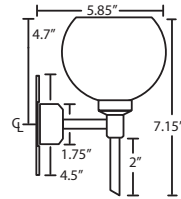

**METAL FINISH**

Fixture shall be finished in Bronze or Satin Nickel.

**MOUNTING**

Installs directly to a 4" octagonal outlet box, with 1.75" left or right offset. Canopy allows direct wiring without outlet box, where armored cable or non-metallic sheathed cable is employed, and the decorative outlet box cover is not required. Orient upward or downward, wall-mount only.

2SW: 14.625" L

3SW: 22.5" L

Canopy allows direct wiring without outlet box, where armored cable or non-metallic sheathed cable is employed, and the decorative outlet box cover is not required. Orient upward or downward, wall-mount only.