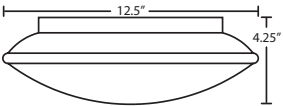

Sola 12: #9431

FIXTURE/DECOR	LAMP OPTIONS	OPTIONS
943107C 12.5" Dia. Opal Matte	(blank) 2x 60W A19 Incan	LW Low
943152C 12.5" Dia. Marble	LED 20W LED, 2000 lumens	Wattage labeling