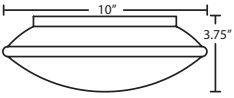

ORDERING:

Sola 10: #9432

FIXTURE/DECOR	LAMP OPTIONS	OPTIONS
943207C 10.0" Dia. Opal Matte	(blank) 1x 60W A19 Incan	LW Low
943252C 10.0" Dia. Marble	LED 15W LED, 1500 lumens	Wattage labeling