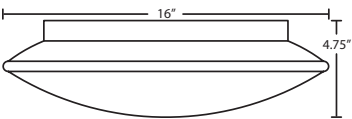

Sola 16: #9430

FIXTURE/DECOR	LAMP OPTIONS	OPTIONS
943007C 16.0" Dia. Opal Matte	(blank) 3x 60W A19 Incan	LW Low
943052C 16.0" Dia. Marble	LED 30W LED, 3000 lumens	Wattage labeling

Ex. **943107C**
Sola 12 Ceiling w/ Opal Matte Glass Shade

Project Information: