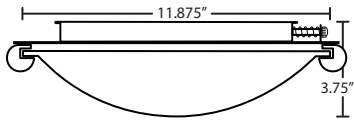

ORDERING:

Trio 12: #9682

FIXTURE/DECOR	LAMP OPTIONS	METAL FINISH	OPTIONS
968207 11.875" White	(blank) 1x 100W A19 Incan	BR Bronze	LW Low
968252 11.875" Marble	LED 1x 11W LED 120V, dimmmable	PN Polished Nickel	Wattage
96825T 11.875" Stucco		SN Satin Nickel	labeling
		WH White