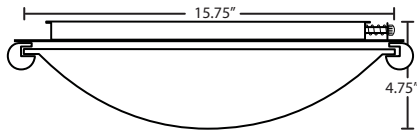

Trio 16: #9681

FIXTURE/DECOR	LAMP OPTIONS	METAL FINISH	OPTIONS
968107 15.75" White	(blank) 2x 100W A19 Incan	BR Bronze	LW Low
968152 15.75" Marble	LED 2x 11W LED 120V, dimmmable	PN Polished Nickel	Wattage
96815T 15.75" Stucco		SN Satin Nickel	labeling
		WH White	

Ex. 96815T-SN
Trio 16 Ceiling w/ Stucco Glass,
Satin Nickel Clips

Project Information: