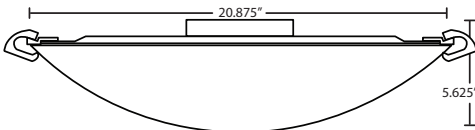

Sonya 20 #8419:

FIXTURE/DECOR	LAMP OPTIONS	METAL FINISH
841925 20.875" Satin Frost	MED 3x 100W A19 Incan	BR Bronze
8419GL 20.875" Glitter	LED 3x 11W LED 120V, dimmable	SN Satin Nickel WH White

Ex. 8417GL-SN
Sonya 13 Ceiling w/ Glitter Glass,
Satin Nickel Clips

Project Information: