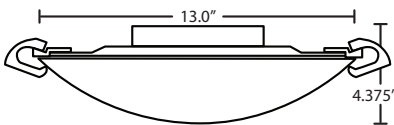

Sonya 17 #8418:

FIXTURE/DECOR	LAMP OPTIONS	METAL FINISH
841825 17.0" Satin Frost	MED 2x 100W A19 Incan	BR Bronze
8418GL 17.0" Glitter	LED 2x 11W LED 120V, dimmable	SN Satin Nickel WH White