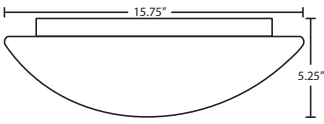

Sonya 17 #8418XX: 17" Dia. x 5.25" H

Sonya 20 #8419XX: 20.875" Dia. x 5.625" H

CONSTRUCTION

Glass diffuser is secured to fitter with "twist-lock" clips. Stamped aluminum fitter is powder coated white.

MOUNTING

Hardware detail

SATIN WHITE

For ordering information, see next page

All dimensions provided are nominal.
Allowance must be made for dimensional tolerance in handcrafted glasses.

REV 10/24

ORDERING:

Sonya 13 #8417: