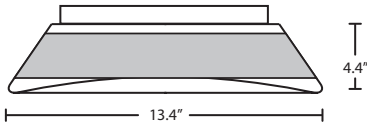

**REV 10/24**

ORDERING:

Pica 11: #9664

FIXTURE/DECOR	LAMP OPTIONS
9664CRC 11.0" Dia. Creme Sand	(blank) 1x 60W A19
9664WHC 11.0" Dia. White Sand	LED 1x 9W LED

Pica 14: #9663

FIXTURE/DECOR	LAMP OPTIONS
9663CRC 13.4" Dia. Creme Sand	(blank) 2x 60W A19
9663WHC 13.4" Dia. White Sand	LED 2x 9W LED