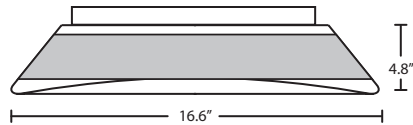

Pica 17: #9662

FIXTURE/DECOR	LAMP OPTIONS
9662CRC 16.6" Dia. Creme Sand	(blank) 3x 60W A19
9662WHC 16.6" Dia. White Sand	LED 3x 9W LED

Ex. 9662WHC
Pica 17 Ceiling, White Sand Glass

Project Information: