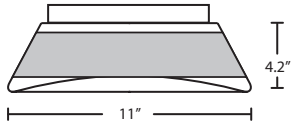

ORDERING:

Pica 11: #9664

FIXTURE/DECOR	LAMP OPTIONS
9664CRC 11.0" Dia. Creme Sand	(blank) 1x 60W A19
9664WHC 11.0" Dia. White Sand	LED 1x 9W LED