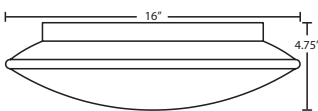

Silk 16:

FIXTURE/DECOR	LAMP OPTIONS
SILK16BKC 16" Opal/Black	(blank) 3x 60W A19 Incan
SILK16GDC 16" Opal/Gold	LED 30W LED, 3000 lumens

Ex. SILK16BKC
Silk 16 Ceiling w/ Opal/Black Glass
Shade

Project Information: