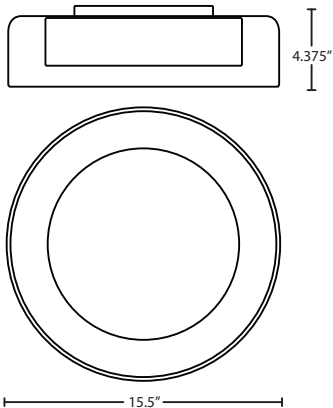

TANGO 15

FLUSH MOUNT CEILING

location:
DAMP

SPECIFICATIONS:

DESCRIPTION

Flush-mounted ceiling fixture, featuring a diffuser crafted with an inner opal cylinder centered within a transcolor outer glass.

LAMPING

LED: 20W integrated source, 120V, CL dimmable, 90+ CRI, 3000°K CCT, 2000 lumens, 50,000 hours, included.

DIFFUSER

Handcrafted of glass with an inner Opal Matte cylinder and a transcolor outer glass in various decors. 15.5" Dia. x 4.375" H

CONSTRUCTION

Glass diffuser is secured to fitter with "twist & lock" bayonet action. Stamped aluminum fitter is powder coated white.

MOUNTING

Installs directly to a 4" octagonal outlet box, centered on fixture.

LABELS

UL or ETL Listed. Suitable for Damp Locations (interior use only).

ORDERING:

FIXTURE	LAMP OPTIONS
TANGO15CGC Cognac/Opal Matte	LED 20W LED,
TANGO15CLC Clear/Opal Matte	2000 lumens
TANGO15GYC Gray/Opal Matte	

Ex. TANGO15CGC-LED
Tango 15 Ceiling, Cognac/Opal Matte Shade

Project Information:

All dimensions provided are nominal.
Allowance must be made for dimensional tolerance in handcrafted glasses.