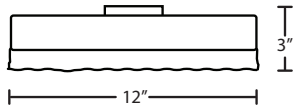

PACO 12

FLUSH MOUNT CEILING

location:
DAMP

SPECIFICATIONS:

DESCRIPTION

Flush-mounted ceiling fixture, featuring fused 3-piece glass diffuser.

LAMPING

LED: 16W Integrated source, 120V, CL dimmable, 85+ CRI, 3000°K CCT, 1500 lumens, 30,000 hours, included.

DIFFUSER

Handcrafted glass diffuser in Opal Glossy with clear or smoke stone trim. 12" Dia. x 3" H

CONSTRUCTION

Stamped aluminum fitter is powder coated white.

MOUNTING

Installs directly to a 4" octagonal outlet box, centered on fixture. 90°C supply wire required for incandescent lamping.

LABELS

UL or ETL Listed. Suitable for Damp Locations (interior use only).

OPAL/CLEAR STONE (PACO12CLC)