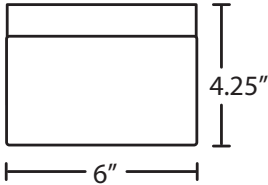

EPIC

FLUSH MOUNT CEILING

location:
DAMP

SPECIFICATIONS:

DESCRIPTION

Presenting the Epic surface mount sconce featuring a clear glass shade and a white acrylic diffuser. This exquisite lighting fixture combines the elegance of clear glass with the practicality of a white acrylic diffuser, creating a seamless blend of beauty and functionality.

LAMPING

LED: 12W LED, 1200 lumens, 3000K CCT, 90+ CRI.

DIFFUSERS

Diffuser shall be handcrafted clear glass.

CONSTRUCTION

Canopy is plated stamped steel. Canopy and glass retainer hardware are available in Black, Satin Nickel or White finish. 6" Dia. x 4.25" H

MOUNTING

Installs directly to a 4" octagonal outlet box, centered on fixture.

LABELS

UL or ETL Listed. Suitable for Damp Locations.

CLEAR WITH BLACK CAP