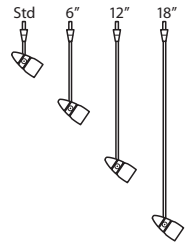

QUICK-CONNECT JACK

Integral Quick-Connect jack is compatible with Besa Rail Adapter.

ELEMENT OPTIONS

Refer to next page. Available as either a Quick-Connect element only or with Rail Adapter for use with Besa Monorail. Longer stem options are also available.

For ordering information, see next page

All dimensions provided are nominal.
Allowance must be made for dimensional tolerance in handcrafted glasses.

REV 10/24

ORDERING:

| QUICK-CONNECT - | SHADE OPTIONS | LAMP OPTIONS | STEM OPTIONS | METAL FINISH |
|-----------------|-----------------------------|----------------------|------------------|-----------------|
| SP Jack Only | 5042GY Bicolor Green/Yellow | (blank) Bipin Socket | (blank) Standard | BK Black |
| RSP Rail-Ready | 5042OP Bicolor Orange/Pina | LED 3W LED | 06 6" | SN Satin Nickel |
| | 5042SL Solare | | 12 12" | |
| | | | 18 18" | |

RSP SPOTLIGHT + RAIL ADAPTER

READY FOR RAIL

- Spotlight Fixture with Shade, plus Rail Adapter
- Quick-Connect Jack integral
- Compatible with Besa Monorail System

Longer Stem Options

Besa spotlights have a standard stem 1.5" long. For a spotlight with a longer drop, order a stem length of 6", 12" or 18".

Not suitable for use on sloped ceiling when spotlight is installed on a quick-connect canopy.

Note: These are NOT field installable. The complete unit is built at the factory.

Available options are

- SP06** 6" stem adds 3.625" to overall length
- SP12** 12" stem adds 9.625" to overall length
- SP18** 18" stem adds 15.625" to overall length