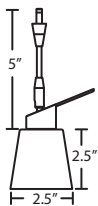

CANTO 3

12V SPOTLIGHTS

location:
DRY

SPECIFICATIONS:

DESCRIPTION

Low voltage spotlight with handcrafted glass. Includes Quick-Connect jack.

LAMPING

Standard: 35W MAX GU5.3 base MR11 lamp, included.

LED: 3W Replaceable source, dimmable, 90+ CRI, 3000°K CCT, 300 lumens, 30,000 hours, lamp included.

DIFFUSER

Shade shall be handcrafted glass of various decors.

Diameter of 2.5" and height of 2.5"

Opening sizes: 24mm.

QUICK-CONNECT JACK

Integral Quick-Connect jack is compatible with Besa Rail Adapter.

ELEMENT OPTIONS

Refer to next page. Available as either a Quick-Connect element only or with Rail Adapter for use with Besa Monorail. Longer stem options are also available.

METAL FINISH

Available in Black or Satin Nickel.

LABELS

UL or ETL Listed. Suitable for Dry Locations (interior use only).

For ordering information, see next page

All dimensions provided are nominal.
Allowance must be made for dimensional tolerance in handcrafted glasses.

REV 10/24