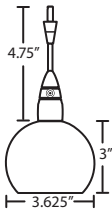

PALLA 3

12V SPOTLIGHTS

location:
DRY

SPECIFICATIONS:

DESCRIPTION

Low voltage spotlight with handcrafted glass. Includes Quick-Connect jack.

LAMPING

Standard: 35W MAX GU5.3 base MR11 lamp, included.

LED: 3W Replaceable source, dimmable, 90+ CRI, 3000°K CCT, 300 lumens, 30,000 hours, lamp included.

DIFFUSER

Shade shall be handcrafted glass of various decors.

Diameter of 3.625" and height of 3.0"

Opening sizes: 24mm.

QUICK-CONNECT JACK

Integral Quick-Connect jack is compatible with Besa Rail Adapter.

ELEMENT OPTIONS

Refer to next page. Available as either a Quick-Connect element only or with Rail Adapter for use with Besa Monorail. Longer stem options are also available.

METAL FINISH

Available in Black or Satin Nickel.

LABELS

UL or ETL Listed. Suitable for Dry Locations (interior use only).

For ordering information, see next page

All dimensions provided are nominal.
Allowance must be made for dimensional tolerance in handcrafted glasses.

REV 10/24