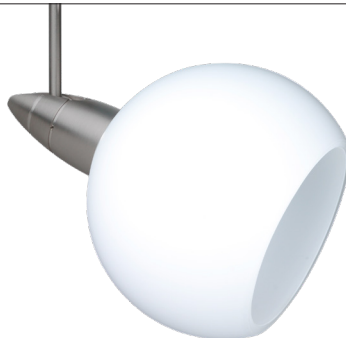

155907
OPAL MATTE