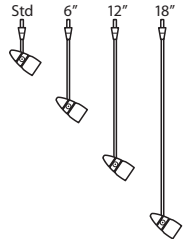

**Ex. SP-ICECL-SN**  
Ice Spotlight w/ Clear Shade,  
Satin Nickel Finish

**SPOTLIGHT OPTIONS:**

**SP SPOTLIGHT ELEMENT ONLY**

- Spotlight Fixture with Shade
- Quick-Connect Jack integral
- Compatible with Besa Canopies and Rail Adapter

**RSP SPOTLIGHT + RAIL ADAPTER**

**READY FOR RAIL**

- Spotlight Fixture with Shade, plus Rail Adapter
- Quick-Connect Jack integral
- Compatible with Besa Monorail System

**Longer Stem Options**

Besa spotlights have a standard stem 1.5" long. For a spotlight with a longer drop, order a stem length of 6", 12" or 18".

Not suitable for use on sloped ceiling when spotlight is installed on a quick-connect canopy.

**Note: These are NOT field installable. The complete unit is built at the factory.**

Available options are

- SP06** 6" stem adds 3.625" to overall length
- SP12** 12" stem adds 9.625" to overall length
- SP18** 18" stem adds 15.625" to overall length