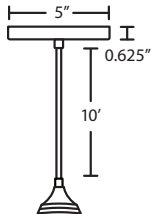

ORDERING:

CONNECTION	SHADE OPTIONS	LAMP OPTIONS	METAL FINISH	OPTIONS
Cord Fixture	BOMYCL Clear	(blank) E26 base	BK Black	ST Stem
OP 1 Lt.	BOMYSM Smoke	EDIL 8W LED		Mount
Outdoor		Filament		Kit, 18"

*Additional interlocking 18" Sleeve (ST18-BK)

Ex. OP-BOMYCL-BK
Bombay Outdoor Pendant w/ Clear Glass Shade, Black Finish

OUTDOOR PENDANT OPTIONS:

OP OUTDOOR CORD-HUNG PENDANT

- *For usage under covered ceiling*
- Flat (OP) Canopy style
- Suitable for sloped ceilings
- Cord: 10' Black SVT
- Also available in 15'
- Black finish
- Stem Mount Kit are available in 18" lengths

ACCESSORIES:

ADDITIONAL INTERLOCKING 18" SLEEVE:

If concealing the cord is desired on a Cord-hung Pendant, order our 0.25" dia. metal sleeves. Each sleeve is 18" long and may be field cut.

ST18-BK Black 18" Interlocking Sleeve