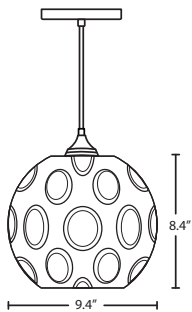

BOMBAY

120V OUTDOOR PENDANTS

location:
DAMP

SPECIFICATIONS:

DESCRIPTION

The Bombay Pendant is composed of a European glass globe, with an interesting circular optical pattern blown throughout the interior of the glass. The dramatic play of light through the accents and onto adjacent surfaces make for a striking affect, along with the modest display of the lamp filament behind the glass.

LAMPING

Standard: 60W MAX A19 E26 base, 120V, lamp not included. Dimmable with standard incandescent dimmer (not included).

LED Filament: 8W Replaceable A19 LED Filament lamp, 120V, CL dimmable, 90+ CRI, 3000°K CCT, 800 lumens, 25,000 hours, lamp included.

DIFFUSER

Shade shall be handcrafted glass of various decors. 9.8" Dia. x 8.4" H

SUSPENSION

Cord-hung: 10' SVT-type cord. Jacket coordinates with metal finish. Plated stamped steel construction. Black finish.

Stem-mount: Includes 18" field cuttable rigid sleeve and swivel and canopy. Black finish. *Additional Stem Sections can be ordered under accessories.

MOUNTING

Installs directly to a 4" octagonal or round ceiling box. Suitable for sloped ceilings.

LABELS

UL or ETL Listed. Suitable for Damp Locations (exterior use under covered ceiling only).

Project Information:

For ordering information, see next page

All dimensions provided are nominal.
Allowance must be made for dimensional tolerance in handcrafted glasses.

REV 9/24