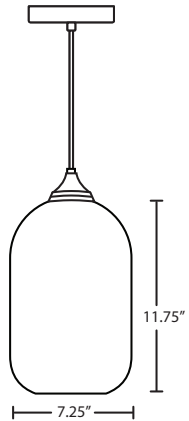

OMEGA 12

120V OUTDOOR PENDANTS

location:
DAMP

SPECIFICATIONS:

DESCRIPTION

The Omega 12 Pendant is a transitional design composed of a transparent European glass cylinder, with an interesting gradient pattern from top to bottom of the glass. The dramatic play of light through the gradient color is a sophisticated affect, along with the modest display of the lamp filament behind the glass.

LAMPING

Standard: 60W MAX T-shape E26 base, 120V, lamp not included. Dimmable with standard incandescent dimmer (not included).

LED Filament: 5W Replaceable LED Filament lamp, 120V, CL dimmable, 90+CRI, 2700°K CCT, 320 lumens, 15,000 hours, lamp included.

DIFFUSER

Shade shall be handcrafted glass of various decors. 7.25" Dia. x 11.75"H

SUSPENSION

Cord-hung: 10' SVT-type cord. Jacket coordinates with metal finish. Plated stamped steel construction. Black finish.

Stem-mount: Includes 18" field cuttable rigid sleeve and swivel and canopy. Black finish. *Additional Stem Sections can be ordered under accessories.

MOUNTING

Installs directly to a 4" octagonal or round ceiling box. Suitable for sloped ceilings.

LABELS

UL or ETL Listed. Suitable for Damp Locations (exterior use under covered ceiling only).

Project Information:

For ordering information, see next page

All dimensions provided are nominal.
Allowance must be made for dimensional tolerance in handcrafted glasses.

REV 9/24