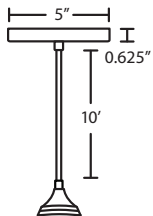

ORDERING:

CONNECTION	SHADE OPTIONS	LAMP OPTIONS	METAL FINISH	OPTIONS
Cord Fixture	OMEGA12AM Amber/Clear	(blank) E26 base	BK Black	ST Stem
OP 1 Lt.	OMEGA12CL Clear	LED 9W LED		Mount
Outdoor	OMEGA12RD Red/Clear			Kit, 18"
	OMEGA12ST Blue/Clear	Ex. OP-OMEGA12-BK		
	OMEGA12WH White/Clear	Omega 12 Outdoor Pendant w/ Clear Glass Shade, Black Finish		

*Additional interlocking 18" Sleeve (ST18-BK)

OUTDOOR PENDANT OPTIONS:

OP OUTDOOR CORD-HUNG PENDANT

- For usage under covered ceiling
- Flat (OP) Canopy style
- Suitable for sloped ceilings
- Cord: 10' Black SVT
- Also available in 15'
- Black finish
- Stem Mount Kit are available in 18" lengths

ACCESSORIES:

ADDITIONAL INTERLOCKING 18" SLEEVE:

If concealing the cord is desired on a Cord-hung Pendant, order our 0.25" dia. metal sleeves. Each sleeve is 18" long and may be field cut.

ST18-BK Black 18" Interlocking Sleeve