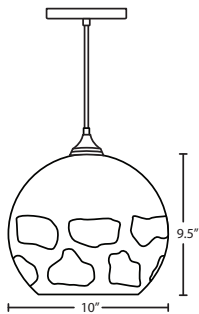

ROCKY

120V OUTDOOR PENDANTS

location:
DAMP

SPECIFICATIONS:

DESCRIPTION

The Rocky Pendant features a unique European globe shade that melds the beauty of shimmering glass with the visual advantages of cut metal, which results in a compelling optical display in a smartly modern design.

LAMPING

Standard: 60W MAX A19 E26 base, 120V, lamp not included. Dimmable with standard incandescent dimmer (not included).

LED: 9W Replaceable source, 120V, CL dimmable, 90+ CRI, 3000°K CCT, 800 lumens, 30,000 hours. Lamp included. (Standard CCT is 3000K, 3500K and 4000K are also available)

DIFFUSER

Shade shall be handcrafted glass of various decors. 10" Dia. x 9.5" H

SUSPENSION

Cord-hung: 10' SVT-type cord. Jacket coordinates with metal finish. Plated stamped steel construction. Black finish.

Stem-mount: Includes 18" field cuttable rigid sleeve and swivel and canopy. Black finish. *Additional Stem Sections can be ordered under accessories.

MOUNTING

Installs directly to a 4" octagonal or round ceiling box. Suitable for sloped ceilings.

LABELS

UL or ETL Listed. Suitable for Damp Locations (exterior use under covered ceiling only).

Project Information:

For ordering information, see next page

All dimensions provided are nominal.
Allowance must be made for dimensional tolerance in handcrafted glasses.

REV 9/24