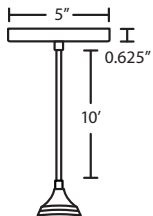

ORDERING:

CONNECTION - SHADE OPTIONS - LAMP OPTIONS - METAL FINISH - OPTIONS

Cord Fixture	ROCKYBK Black	(blank) E26 base	BK Black	ST Stem
OP 1 Lt.	ROCKYCP Copper	LED 9W LED		Mount
Outdoor	ROCKYWH White			Kit, 18"

*Additional interlocking 18" Sleeve (ST18-BK)   **Ex. OP-ROCKYBK-BK**
Rocky Outdoor Pendant w/ Black Glass Shade, Black Finish, Flat Canopy

OUTDOOR PENDANT OPTIONS:

OP OUTDOOR CORD-HUNG PENDANT

- *For usage under covered ceiling*
- Flat (OP) Canopy style
- Suitable for sloped ceilings
- Cord: 10' Black SVT
- Also available in 15'
- Black finish
- Stem Mount Kit are available in 18" lengths

ACCESSORIES:

ADDITIONAL INTERLOCKING 18" SLEEVE:

If concealing the cord is desired on a Cord-hung Pendant, order our 0.25" dia. metal sleeves. Each sleeve is 18" long and may be field cut.

ST18-BK Black 18" Interlocking Sleeve