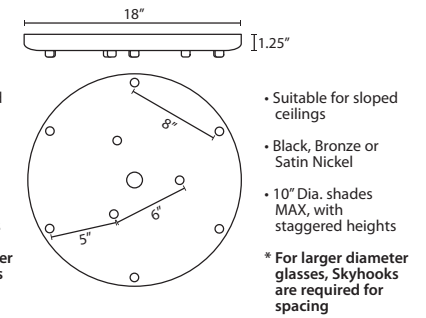

MULTIPOINT CANOPY OPTIONS FOR CORD PENDANTS

T23X 3 LIGHT ROUND CANOPY

T23XL 3 LIGHT LARGE ROUND CANOPY

T26X 6 LIGHT ROUND CANOPY

T29X 9 LIGHT ROUND CANOPY

QUICK-CONNECT OPTIONS:

XP PENDANT ELEMENT ONLY

- Pendant Shade and Cord/Socket Set
- 10' Field-adjustable braided coaxial-type cord with a teflon jacket (clear or bronze tint coordinates with metal finish)
- Quick-Connect Jack provided
- Compatible with Besa Canopies and Rail Adapter
- Black, Bronze or Satin Nickel metal finishes