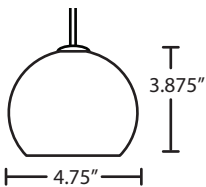

Project Information:

For ordering information, see next page

All dimensions provided are nominal.
Allowance must be made for dimensional tolerance in handcrafted glasses.

REV 9/24