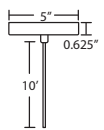

1XT 1 LIGHT PENDANT, FLAT CANOPY

- Suitable for use on sloped ceilings
- 1x electronic 60W dimmable 120V transformer, fits partially in junction box
- Installs to standard 4" octagonal junction box
- Black, Bronze or Satin Nickel metal finishes

X 1 LIGHT PENDANT FOR MULTIPOINT CANOPIES

- Suitable for use on sloped ceilings
- 1x electronic 60W dimmable 120V transformer, fits partially in junction box
- Installs to standard 4" octagonal junction box
- Black, Bronze or Satin Nickel metal finishes

ADDITIONAL OPTIONS:

277V:
For 277V option, add an "277" to the end of the item number, i.e. 1XT-174352-SN-277.

0-10V Dimming:
For 0-10V Dimming option, add an "DIM010" to the end of the item number, i.e. 1XT-174352-SN-DIM010.

15Ft. CORD LENGTH:
For longer 15' cord, add an "L" to the end of the item number, i.e. 1XT-174352-SNL.