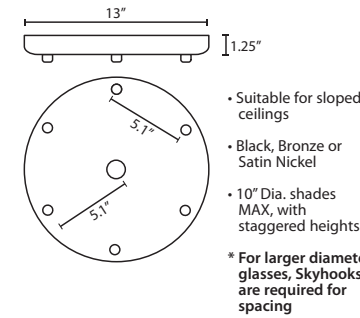

MULTIPOINT CANOPY OPTIONS FOR CORD PENDANTS

T23X 3 LIGHT ROUND CANOPY

T23XL 3 LIGHT LARGE ROUND CANOPY

T26X 6 LIGHT ROUND CANOPY

T29X 9 LIGHT ROUND CANOPY

QUICK-CONNECT OPTIONS:

XP PENDANT ELEMENT ONLY

- Pendant Shade and Cord/Socket Set
- 10' Field-adjustable braided coaxial-type cord with a teflon jacket (clear or bronze tint coordinates with metal finish)
- Quick-Connect Jack provided
- Compatible with Besa Canopies and Rail Adapter
- Black, Bronze or Satin Nickel metal finishes