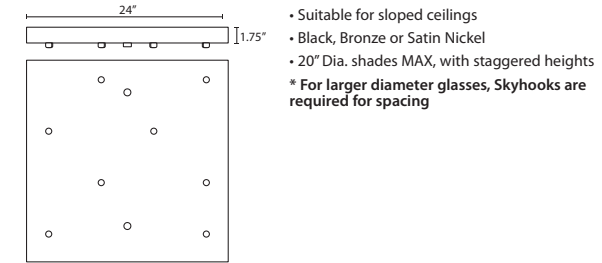

T28S 8 LIGHT SQUARE CANOPY