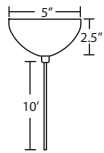

FIXED PENDANT OPTIONS:

1XC 1 LIGHT PENDANT, DOME CANOPY

1. **NO CORD CUTTING REQUIRED**
2. Suitable for use on sloped ceilings
   - 1x electronic 60W dimmable 120V transformer
   - Installs to standard 4" octagonal junction box
   - Black, Bronze or Satin Nickel metal finishes