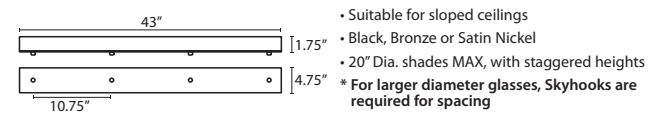

15Ft. CORD LENGTH:
For longer 15' cord, add an "L" to the end of the item number, i.e. 1XT-174352-SNL.

T28S 8 LIGHT SQUARE CANOPY

T23V 3 LIGHT BAR CANOPY

T24V 4 LIGHT BAR CANOPY

T27V 7 LIGHT BAR CANOPY

HOW TO ORDER A MULTILIGHT FIXTURE