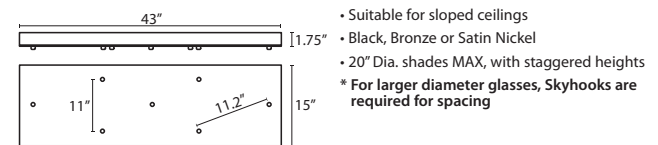

15Ft. CORD LENGTH:
For longer 15' cord, add an "L" to the end of the item number, i.e. 1XT-174352-SNL.

T28S 8 LIGHT SQUARE CANOPY

T23V 3 LIGHT BAR CANOPY

T24V 4 LIGHT BAR CANOPY

T27V 7 LIGHT BAR CANOPY

HOW TO ORDER A MULTILIGHT FIXTURE