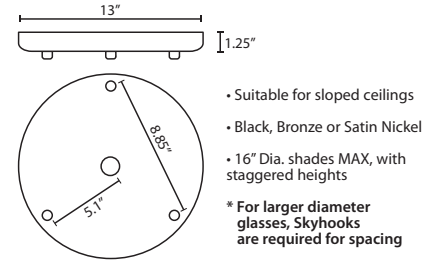

T23XL 3 LIGHT LARGE ROUND CANOPY