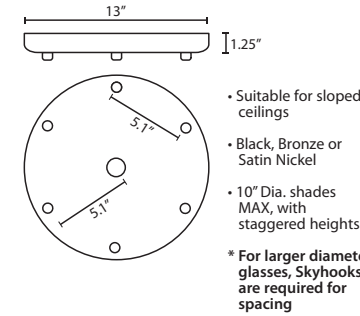

T26X 6 LIGHT ROUND CANOPY