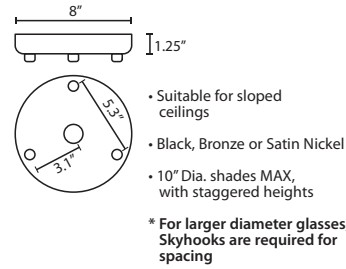

ORDERING:

CONNECTION	SHADE OPTIONS	LAMP OPTIONS	METAL FINISH	OPTIONS
Quick-Connect	512500 Clear Stone	(blank) Bipin socket	BK Black	L 15' cord
XP Jack Only	5125CF Stone Copper Foil	LED 5W LED	BR Bronze	277 277V
RXP Rail-Ready	5125GF Stone Gold Foil		SN Satin Nickel	DIM010 0-10V Dimming
	5125GL Glitter Stone			
	5125SF Stone Silver Foil			

Pendant Fixtures
1XC Dome Canopy
1XT Flat Canopy

Multi light
X For Multi light Canopy

Ex. 1XT-512500-SN
Nico 4 Mini Pendant w/ Clear Stone Glass Shade, Satin Nickel Finish

MULTIPOINT CANOPY OPTIONS FOR CORD PENDANTS

T23X 3 LIGHT ROUND CANOPY