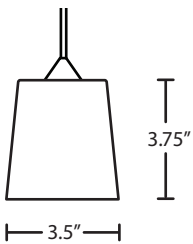

NICO 4

12V MINI PENDANTS

location:
DRY

SPECIFICATIONS:

DESCRIPTION

Low voltage mini pendant with handcrafted glass.

LAMPING

Standard: 35W MAX GY6.35 base, T-shape lamp. Dimmable with ELV Dimmer (not included).

LED: 5W Replaceable 12V LED, dimmable, 90+ CRI, 3000°K CCT, 550 lumens, 25,000 hours. Lamp included. Dimmable with ELV Dimmer (not included).

DIFFUSER

Shade shall be handcrafted glass of various decors. 3.5" Dia. x 3.75" H

Opening sizes: 24mm.

CORD

Standard cord is 10' field-adjustable coaxial type with teflon jacket and decorative sleeve at the socketholder. Jacket tint coordinates with metal finish. Cords also available in 15' lengths.

STANDARD PENDANT (1XC, 1XT, X)

Mini pendant comes complete with either dome-style or flat-style canopy. See next page for multi light options with "X" prefix.

QUICK-CONNECT OPTION (XP, RXP)

Quick-Connect Jack is compatible with Besa Rail Adapter.

METAL FINISH

Glass retainer hardware, sleeve and Quick-Connect Jack and/or canopies are finished in either Black, Bronze or Satin Nickel.

MOUNTING

Installs directly to a 4" octagonal ceiling box. Suitable for sloped ceilings.

LABELS

UL or ETL Listed. Suitable for Dry Locations (interior use only).

Project Information:

For ordering information, see next page

All dimensions provided are nominal.
Allowance must be made for dimensional tolerance in handcrafted glasses.

REV 9/24