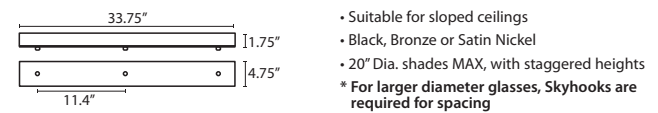

T23V 3 LIGHT BAR CANOPY