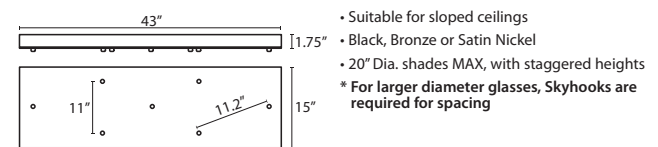

15ft. CORD LENGTH:
 For longer 15' cord, add an "L" to the end of the item number, i.e. 1XT-174352-SNL.

T28S 8 LIGHT SQUARE CANOPY

T23V 3 LIGHT BAR CANOPY

T24V 4 LIGHT BAR CANOPY

T27V 7 LIGHT BAR CANOPY

HOW TO ORDER A MULTILIGHT FIXTURE