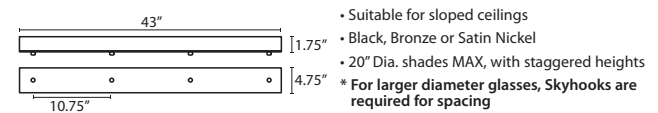

15ft. CORD LENGTH:
 For longer 15' cord, add an "L" to the end of the item number, i.e. 1XT-174352-SNL.

T28S 8 LIGHT SQUARE CANOPY

T23V 3 LIGHT BAR CANOPY

T24V 4 LIGHT BAR CANOPY

T27V 7 LIGHT BAR CANOPY

HOW TO ORDER A MULTILIGHT FIXTURE