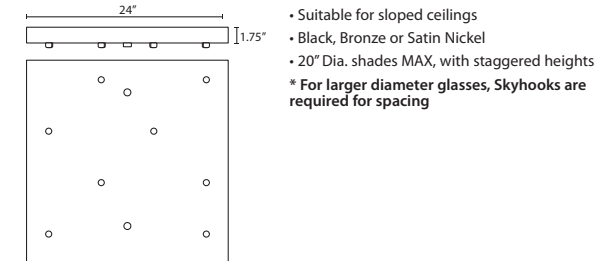

T28S 8 LIGHT SQUARE CANOPY