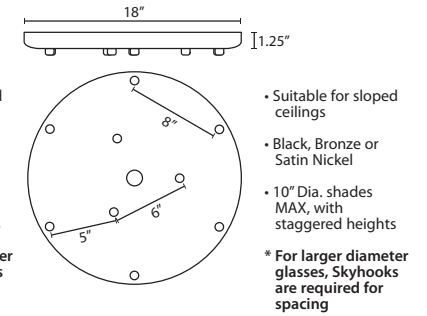

MULTIPOINT CANOPY OPTIONS FOR CORD PENDANTS

T23X 3 LIGHT ROUND CANOPY

T23XL 3 LIGHT LARGE ROUND CANOPY

T26X 6 LIGHT ROUND CANOPY

T29X 9 LIGHT ROUND CANOPY

QUICK-CONNECT OPTIONS:

XP PENDANT ELEMENT ONLY

- Pendant Shade and Cord/Socket Set
- 10' Field-adjustable braided coaxial-type cord with a teflon jacket (clear or bronze tint coordinates with metal finish)
- Quick-Connect Jack provided
- Compatible with Besa Canopies and Rail Adapter
- Black, Bronze or Satin Nickel metal finishes