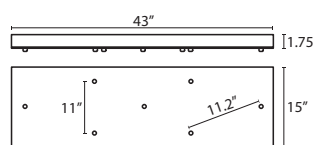

T27V 7 LIGHT BAR CANOPY

- Suitable for sloped ceilings
- Black, Bronze or Satin Nickel
- 20" Dia. shades MAX, with staggered heights
- For larger diameter glasses, Skyhooks are required for spacing

QUICK-CONNECT OPTIONS:

XP PENDANT ELEMENT ONLY

- Pendant Shade and Cord/Socket Set
- 10' Field-adjustable braided coaxial-type cord with a teflon jacket (clear or bronze tint coordinates with metal finish)
- Quick-Connect Jack provided
- Compatible with Besa Canopies and Rail Adapter
- Also available in 15'
- Black, Bronze or Satin Nickel metal finishes

RXP PENDANT + RAIL ADAPTER

- **READY FOR RAIL**
- Pendant Shade and Cord/Socket Set, plus Rail Adapter
- 10' Field-adjustable braided coaxial-type cord with a teflon jacket (clear or bronze tint coordinates with metal finish)
- Quick-Connect Jack provided
- Compatible with Besa Monorail System
- Also available in 15'
- Black, Bronze or Satin Nickel metal finishes

ACCESSORIES:

SKYHOOKS:

Suspension hooks allow cord drops to be placed wherever desired. Suitable for sloped ceilings or for greater multilight spacing.

- T100-BR Bronze.
- T100-SN Satin Nickel

ADDITIONAL OPTIONS:

277V:

For 277V option, add an "277" to the end of the item number, i.e. 1XT-174352-SN-277.

0-10V Dimming:

For 0-10V Dimming option, add an "DIM010" to the end of the item number, i.e. 1XT-174352-SN-DIM010.

15Ft. CORD LENGTH:

For longer 15' cord, add an "L" to the end of the item number, i.e. 1XT-174352-SNL.

HOW TO ORDER A MULTILIGHT FIXTURE

Order your canopy with the selected 12V multi light pendants (indicated by "X" prefix) for the complete fixture:

Example: 1x T23XL-LED-SN (3 Light Large Round LED Canopy)

1x X-SPUTNK-LED-SN (Sputnik LED Pendant in Satin Nickel)

1x X-SPUTNK-LED-SN (Sputnik LED Pendant in Satin Nickel)

1x X-SPUTNK-LED-SN (Sputnik LED Pendant in Satin Nickel)