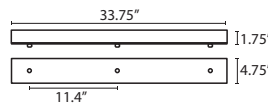

T23V 3 LIGHT BAR CANOPY

- Suitable for sloped ceilings
- Black, Bronze or Satin Nickel
- 20" Dia. shades MAX, with staggered heights
- For larger diameter glasses, Skyhooks are required for spacing