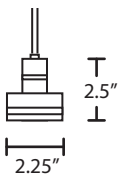

Project Information:

For ordering information, see next page

All dimensions provided are nominal.
Allowance must be made for dimensional tolerance in handcrafted glasses.

REV 9/24