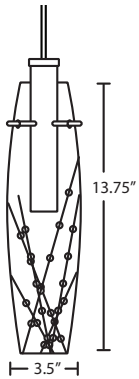

WILLOW

12V MINI PENDANTS

location:
DRY

SPECIFICATIONS:

DESCRIPTION

Low voltage mini pendant with handcrafted glass.

LAMPING

LED: 3W Replaceable 12V LED MR11, dimmable, 80+ CRI, 3000°K CCT, 200 lumens, 25,000 hours. Lamp included. Dimmable with ELV Dimmer (not included).

DIFFUSER

Shade shall be handcrafted glass of Clear decor.

Diameter of 3.5" and height of 13.75"

Opening sizes: 64mm min. (top), 45.5mm min. (bottom)

CORD

Standard cord is 10' field-adjustable coaxial type with teflon jacket and decorative sleeve at the socketholder. Jacket tint coordinates with metal finish. Cords also available in 15' lengths.

STANDARD PENDANT (1XT, X)

Mini pendant comes complete with a flat-style canopy. See next page for multi light options with "X" prefix.

QUICK-CONNECT OPTION (XP, RXP)

Quick-Connect Jack is compatible with Besa Rail Adapter.

METAL FINISH

Glass retainer hardware, sleeve and Quick-Connect Jack and/or canopies are finished in either Black or Satin Nickel.

MOUNTING

Installs directly to a 4" octagonal ceiling box. Suitable for sloped ceilings.

LABELS

UL or ETL Listed. Suitable for Dry Locations (interior use only).

Project Information:

For ordering information, see next page

All dimensions provided are nominal. Allowance must be made for dimensional tolerance in handcrafted glasses.