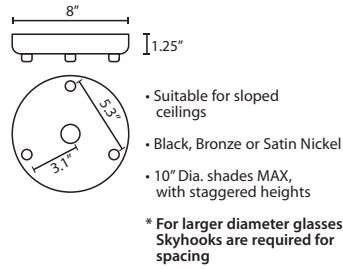

ORDERING:

CONNECTION	GLASS OPTIONS	LAMP OPTIONS	METAL FINISH	OPTIONS
Quick-Connect	1688WW Crystal Rods	LED 3W LED	BK Black	L 15' cord
XP Jack Only			SN Satin Nickel	277 277V
RXP Rail-Ready				DIM010 0-10V Dimming

Pendant Fixtures

1XT Flat Canopy

Multi light

X For Multi light Canopy

Ex. 1XT-1688WW-LED-SN Willow LED Mini Pendant w/ Clear-Crystal Rods, Satin Nickel Finish

MULTIPOINT CANOPY OPTIONS FOR CORD PENDANTS

T23X 3 LIGHT ROUND CANOPY