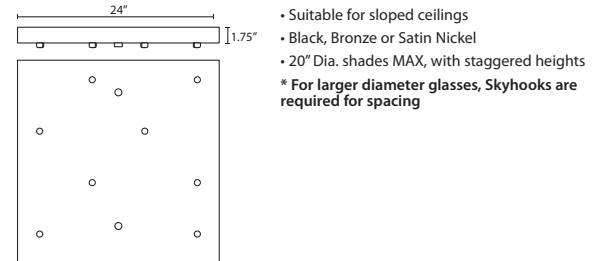

T28S 8 LIGHT SQUARE CANOPY