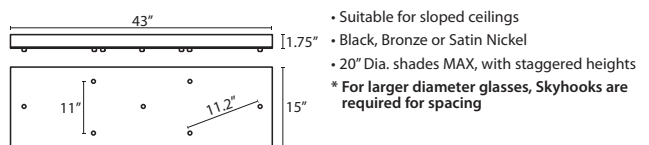

T27V 7 LIGHT BAR CANOPY

HOW TO ORDER A MULTILIGHT FIXTURE

Order your canopy with the selected 12V multi light pendants (indicated by "X" prefix) for the complete fixture:

Example: 1x T23XL-LED-SN (3 Light Large Round LED Canopy)

1x X-1688WW-LED-SN (Willow LED Pendant with Crystal Rods)

1x X-1688WW-LED-SN (Willow LED Pendant with Crystal Rods)

1x X-1688WW-LED-SN (Willow LED Pendant with Crystal Rods)