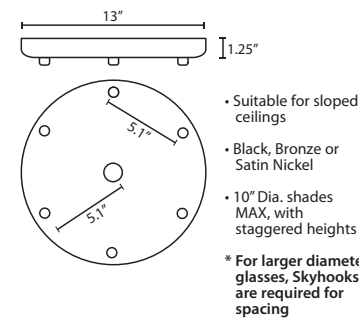

T26X 6 LIGHT ROUND CANOPY