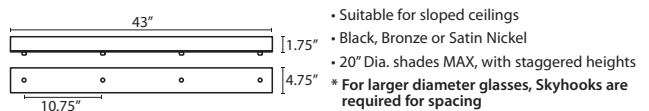

T24V 4 LIGHT BAR CANOPY