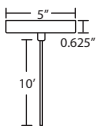

FIXED PENDANT OPTIONS:

1XT 1 LIGHT PENDANT, FLAT CANOPY

- Suitable for use on sloped ceilings
- 1x electronic 60W dimmable 120V transformer, fits partially in junction box
- Installs to standard 4" octagonal junction box
- Black, Bronze or Satin Nickel metal finishes

X 1 LIGHT PENDANT FOR MULTIPOINT CANOPIES

- Suitable for use on sloped ceilings
- 1x electronic 60W dimmable 120V transformer, fits partially in junction box
- Installs to standard 4" octagonal junction box
- Black, Bronze or Satin Nickel metal finishes

ADDITIONAL OPTIONS:

277V: For 277V option, add an "277" to the end of the item number, i.e. 1XT-174352-SN-277.

0-10V Dimming: For 0-10V Dimming option, add an "DIM010" to the end of the item number, i.e. 1XT-174352-SN-DIM010.

15ft. CORD LENGTH: For longer 15' cord, add an "L" to the end of the item number, i.e. 1XT-174352-SNL.