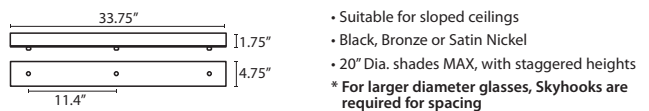

T23V 3 LIGHT BAR CANOPY