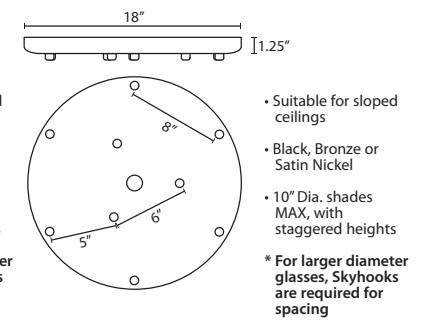

T29X 9 LIGHT ROUND CANOPY

QUICK-CONNECT OPTIONS:

XP PENDANT ELEMENT ONLY

- Pendant Shade and Cord/Socket Set
- 10' Field-adjustable braided coaxial-type cord with a teflon jacket (clear or bronze tint coordinates with metal finish)
- Quick-Connect Jack provided
- Compatible with Besa Canopies and Rail Adapter
- Black, Bronze or Satin Nickel metal finishes

RXP PENDANT + RAIL ADAPTER

1. **READY FOR RAIL**
2. Pendant Shade and Cord/Socket Set, plus Rail Adapter
   - 10' Field-adjustable braided coaxial-type cord with a teflon jacket (clear or bronze tint coordinates with metal finish)
   - Quick-Connect Jack provided
   - Compatible with Besa Monorail System
   - Black, Bronze or Satin Nickel metal finishes

FIXED PENDANT OPTIONS:

1XT 1 LIGHT PENDANT, FLAT CANOPY

- Suitable for use on sloped ceilings
- 1x electronic 60W dimmable 120V transformer, fits partially in junction box
- Installs to standard 4" octagonal junction box
- Black, Bronze or Satin Nickel metal finishes

X 1 LIGHT PENDANT FOR MULTIPOINT CANOPIES

- Suitable for use on sloped ceilings
- 1x electronic 60W dimmable 120V transformer, fits partially in junction box
- Installs to standard 4" octagonal junction box
- Black, Bronze or Satin Nickel metal finishes

ADDITIONAL OPTIONS:

277V: For 277V option, add an "277" to the end of the item number, i.e. 1XT-174352-SN-277.

0-10V Dimming: For 0-10V Dimming option, add an "DIM010" to the end of the item number, i.e. 1XT-174352-SN-DIM010.

15ft. CORD LENGTH: For longer 15' cord, add an "L" to the end of the item number, i.e. 1XT-174352-SNL.